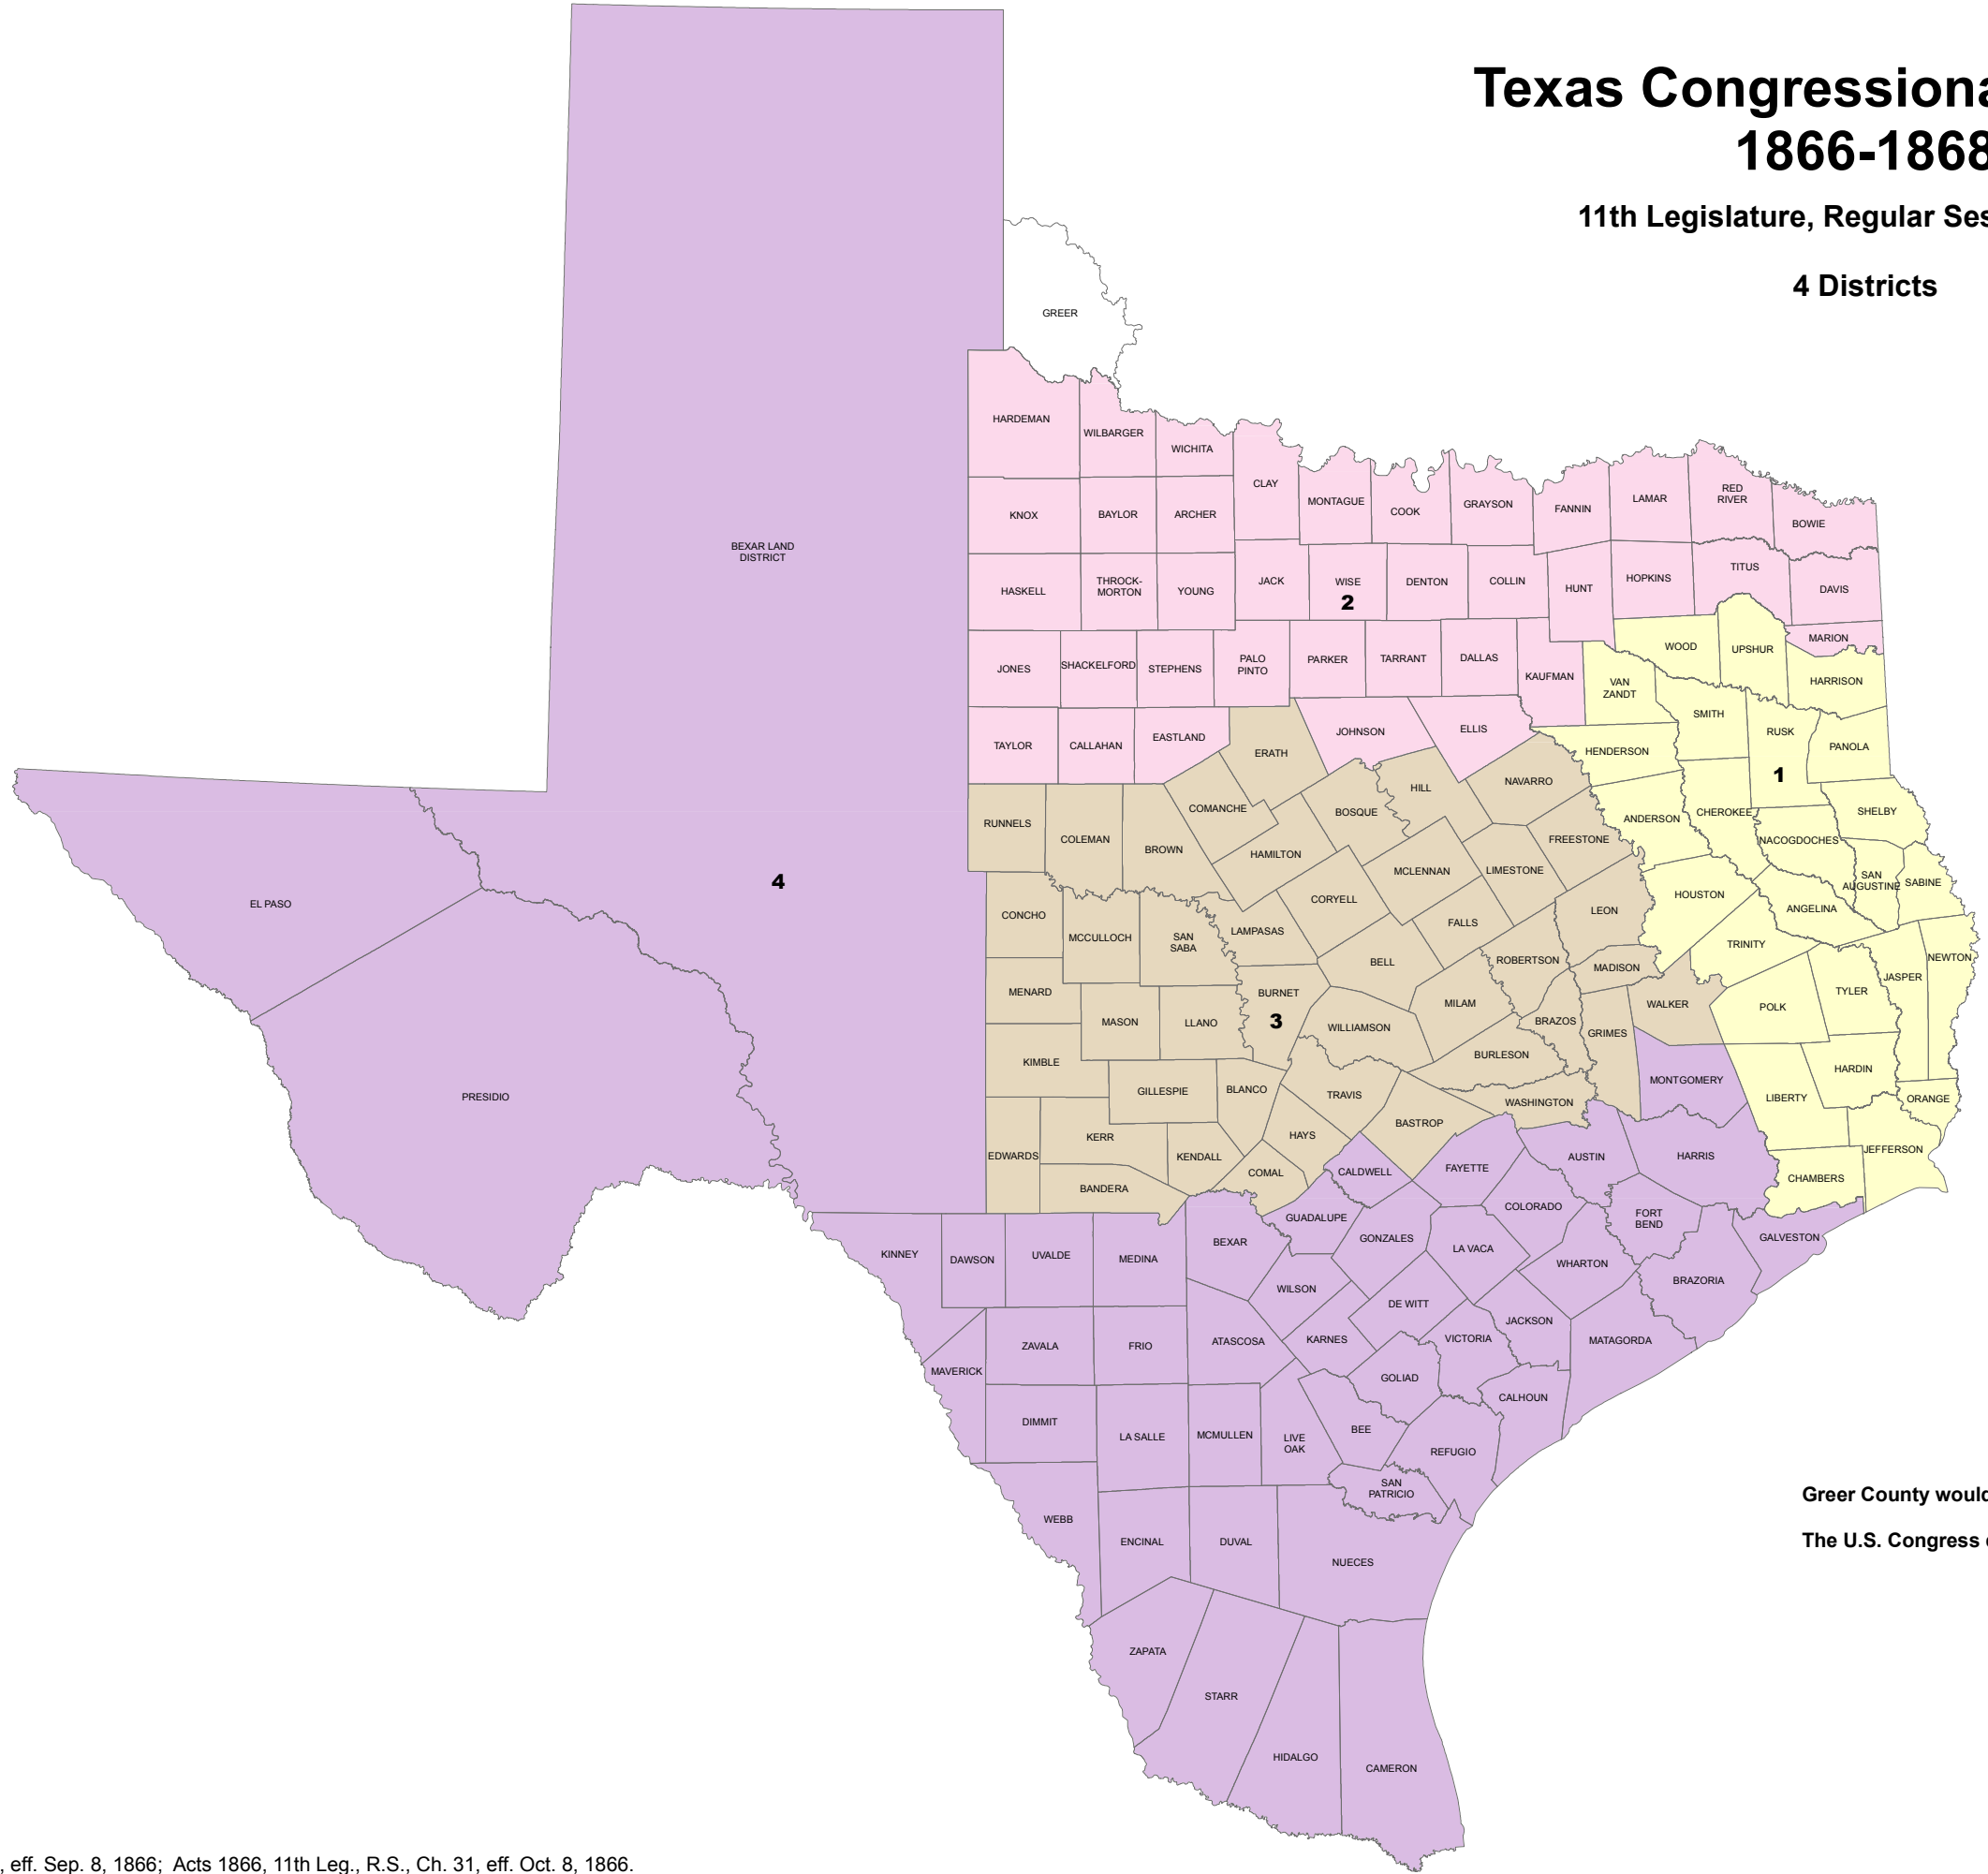

Texas Congressional Districts 1866-1868

11th Legislature, Regular Session (1866)

4 Districts

Greer County would not be allocated to a congressional district until 1882.
The U.S. Congress did not seat Texas congressional representatives until 1870.