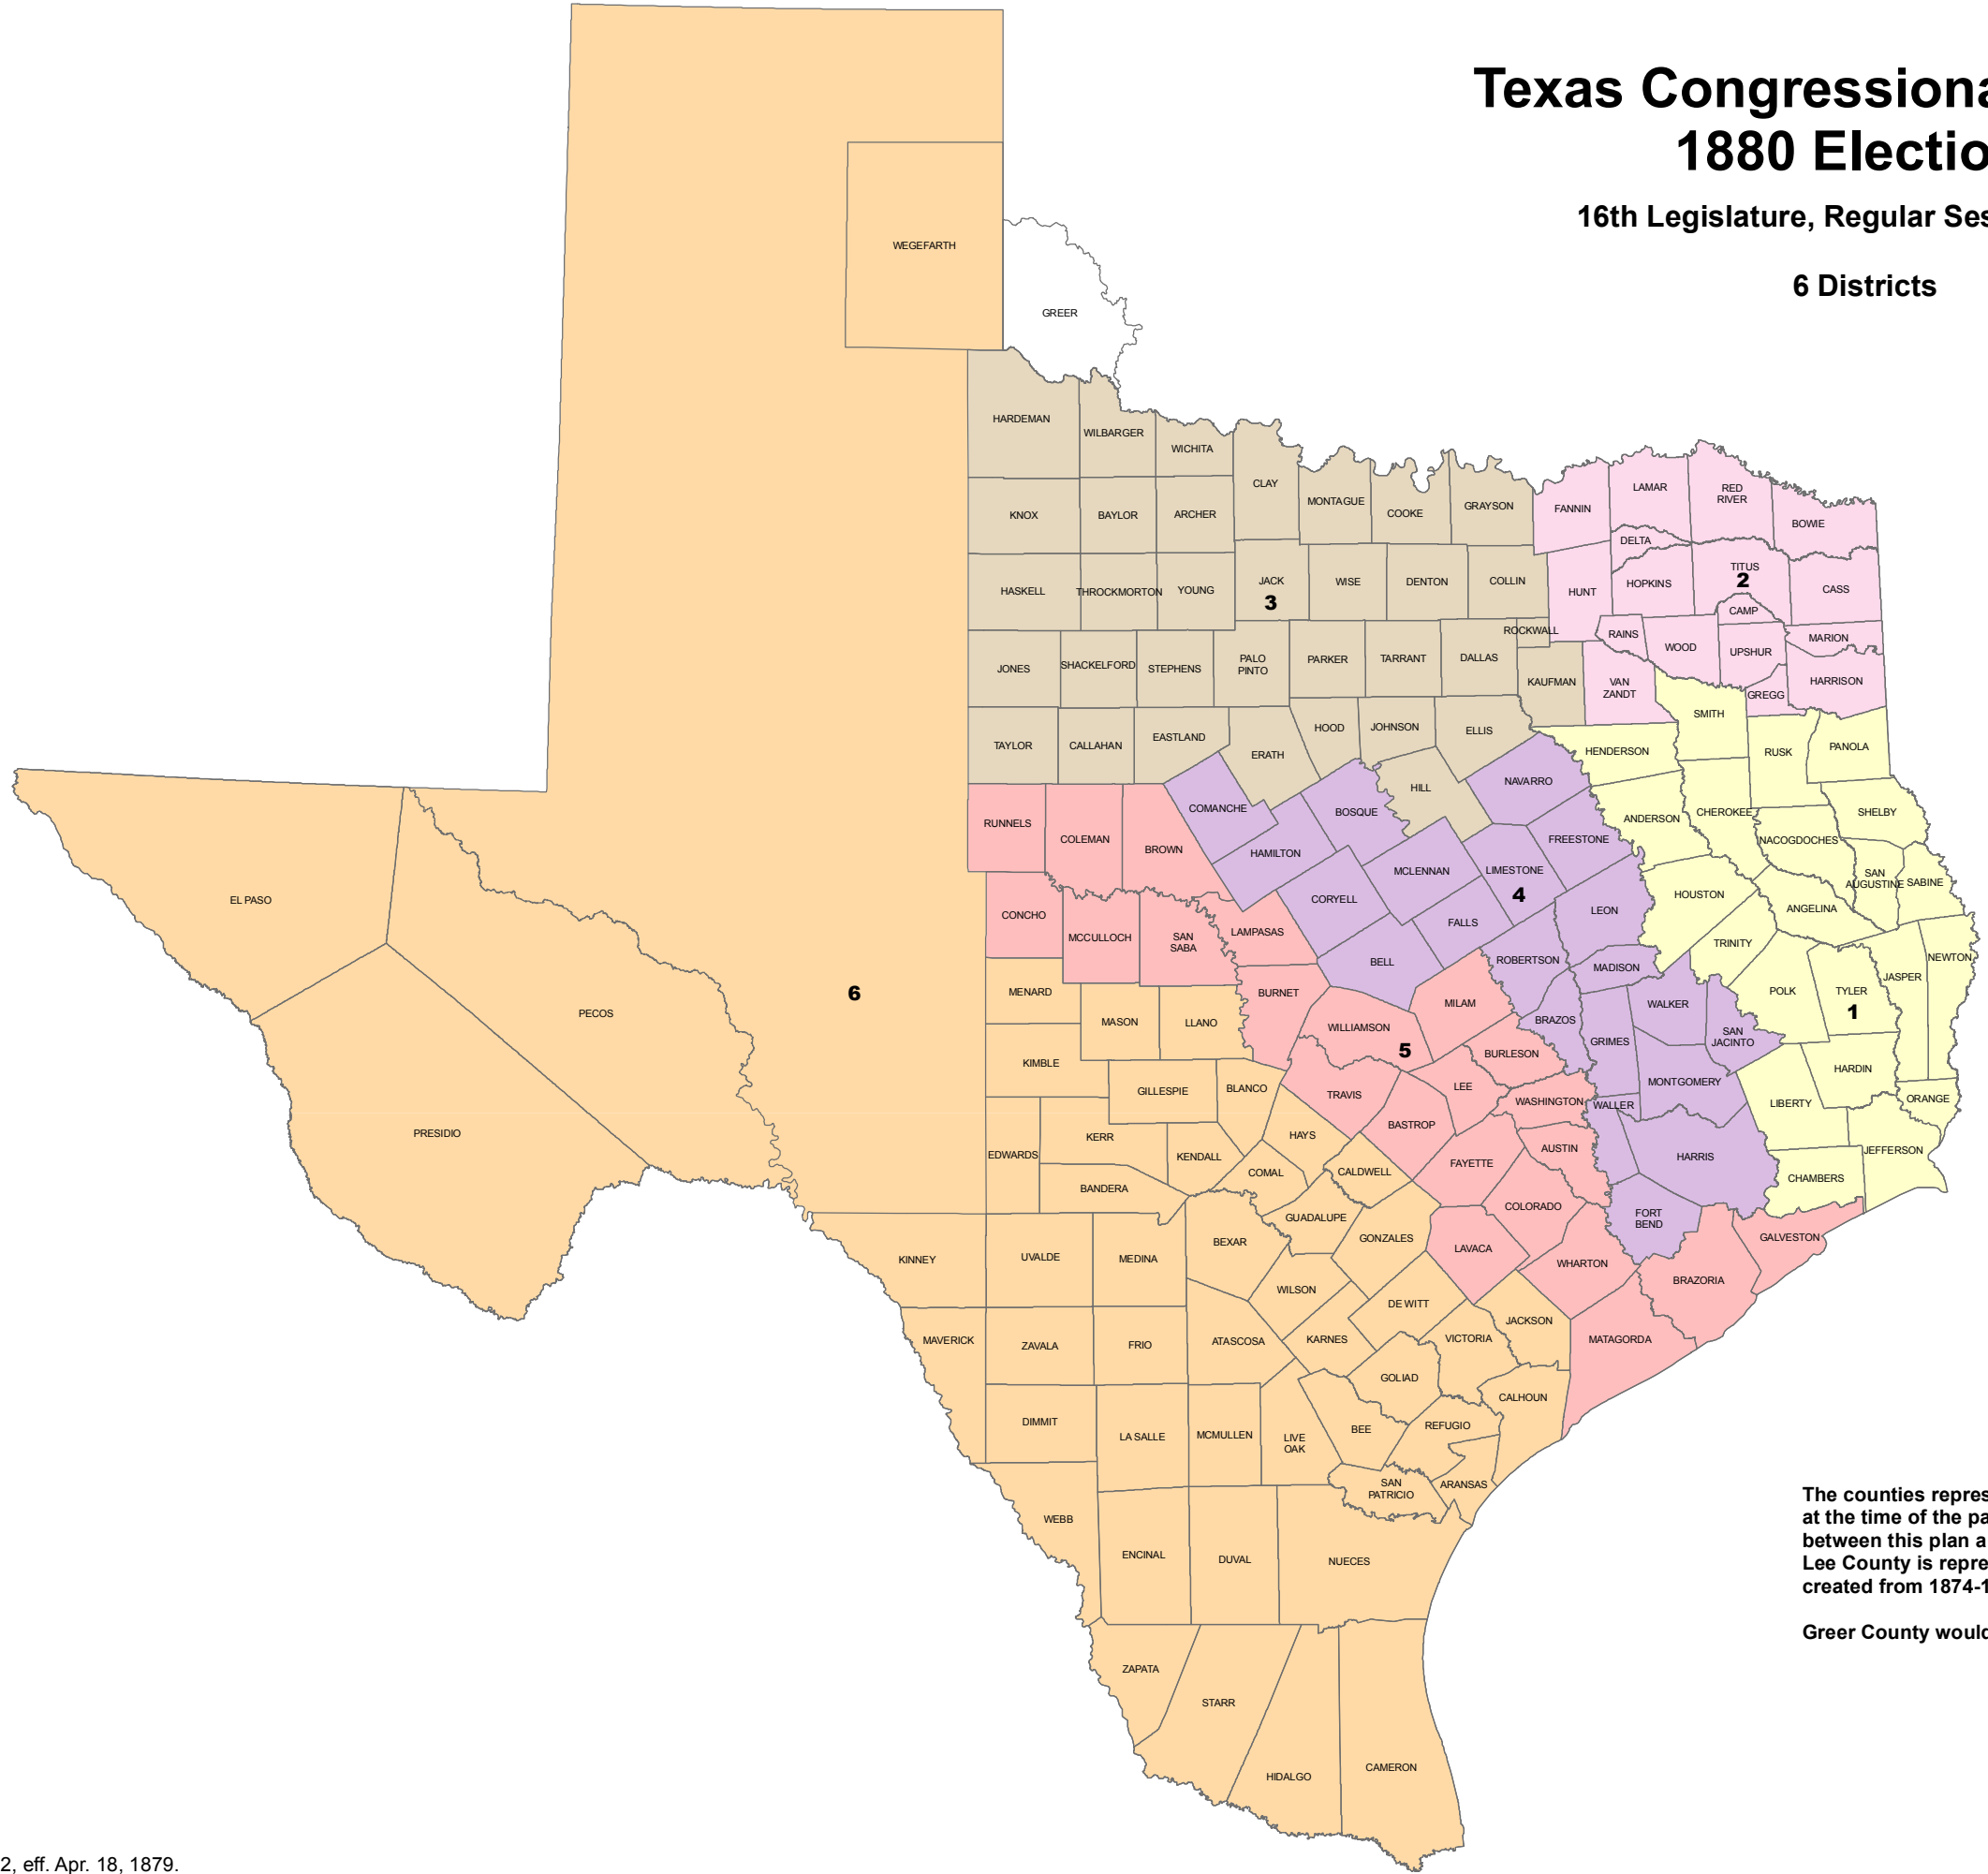

# Texas Congressional Districts 1880 Elections

16th Legislature, Regular Session (1879)

6 Districts

The counties represented on this map reflect the boundaries as they existed at the time of the passage of the 1874 congressional plan. The only difference between this plan and its predecessor is the clarification that newly created Lee County is represented by the Fifth Congressional District. Sixty counties created from 1874-1876 were not allocated to a district in law.

Greer County would not be allocated to a congressional district until 1882.