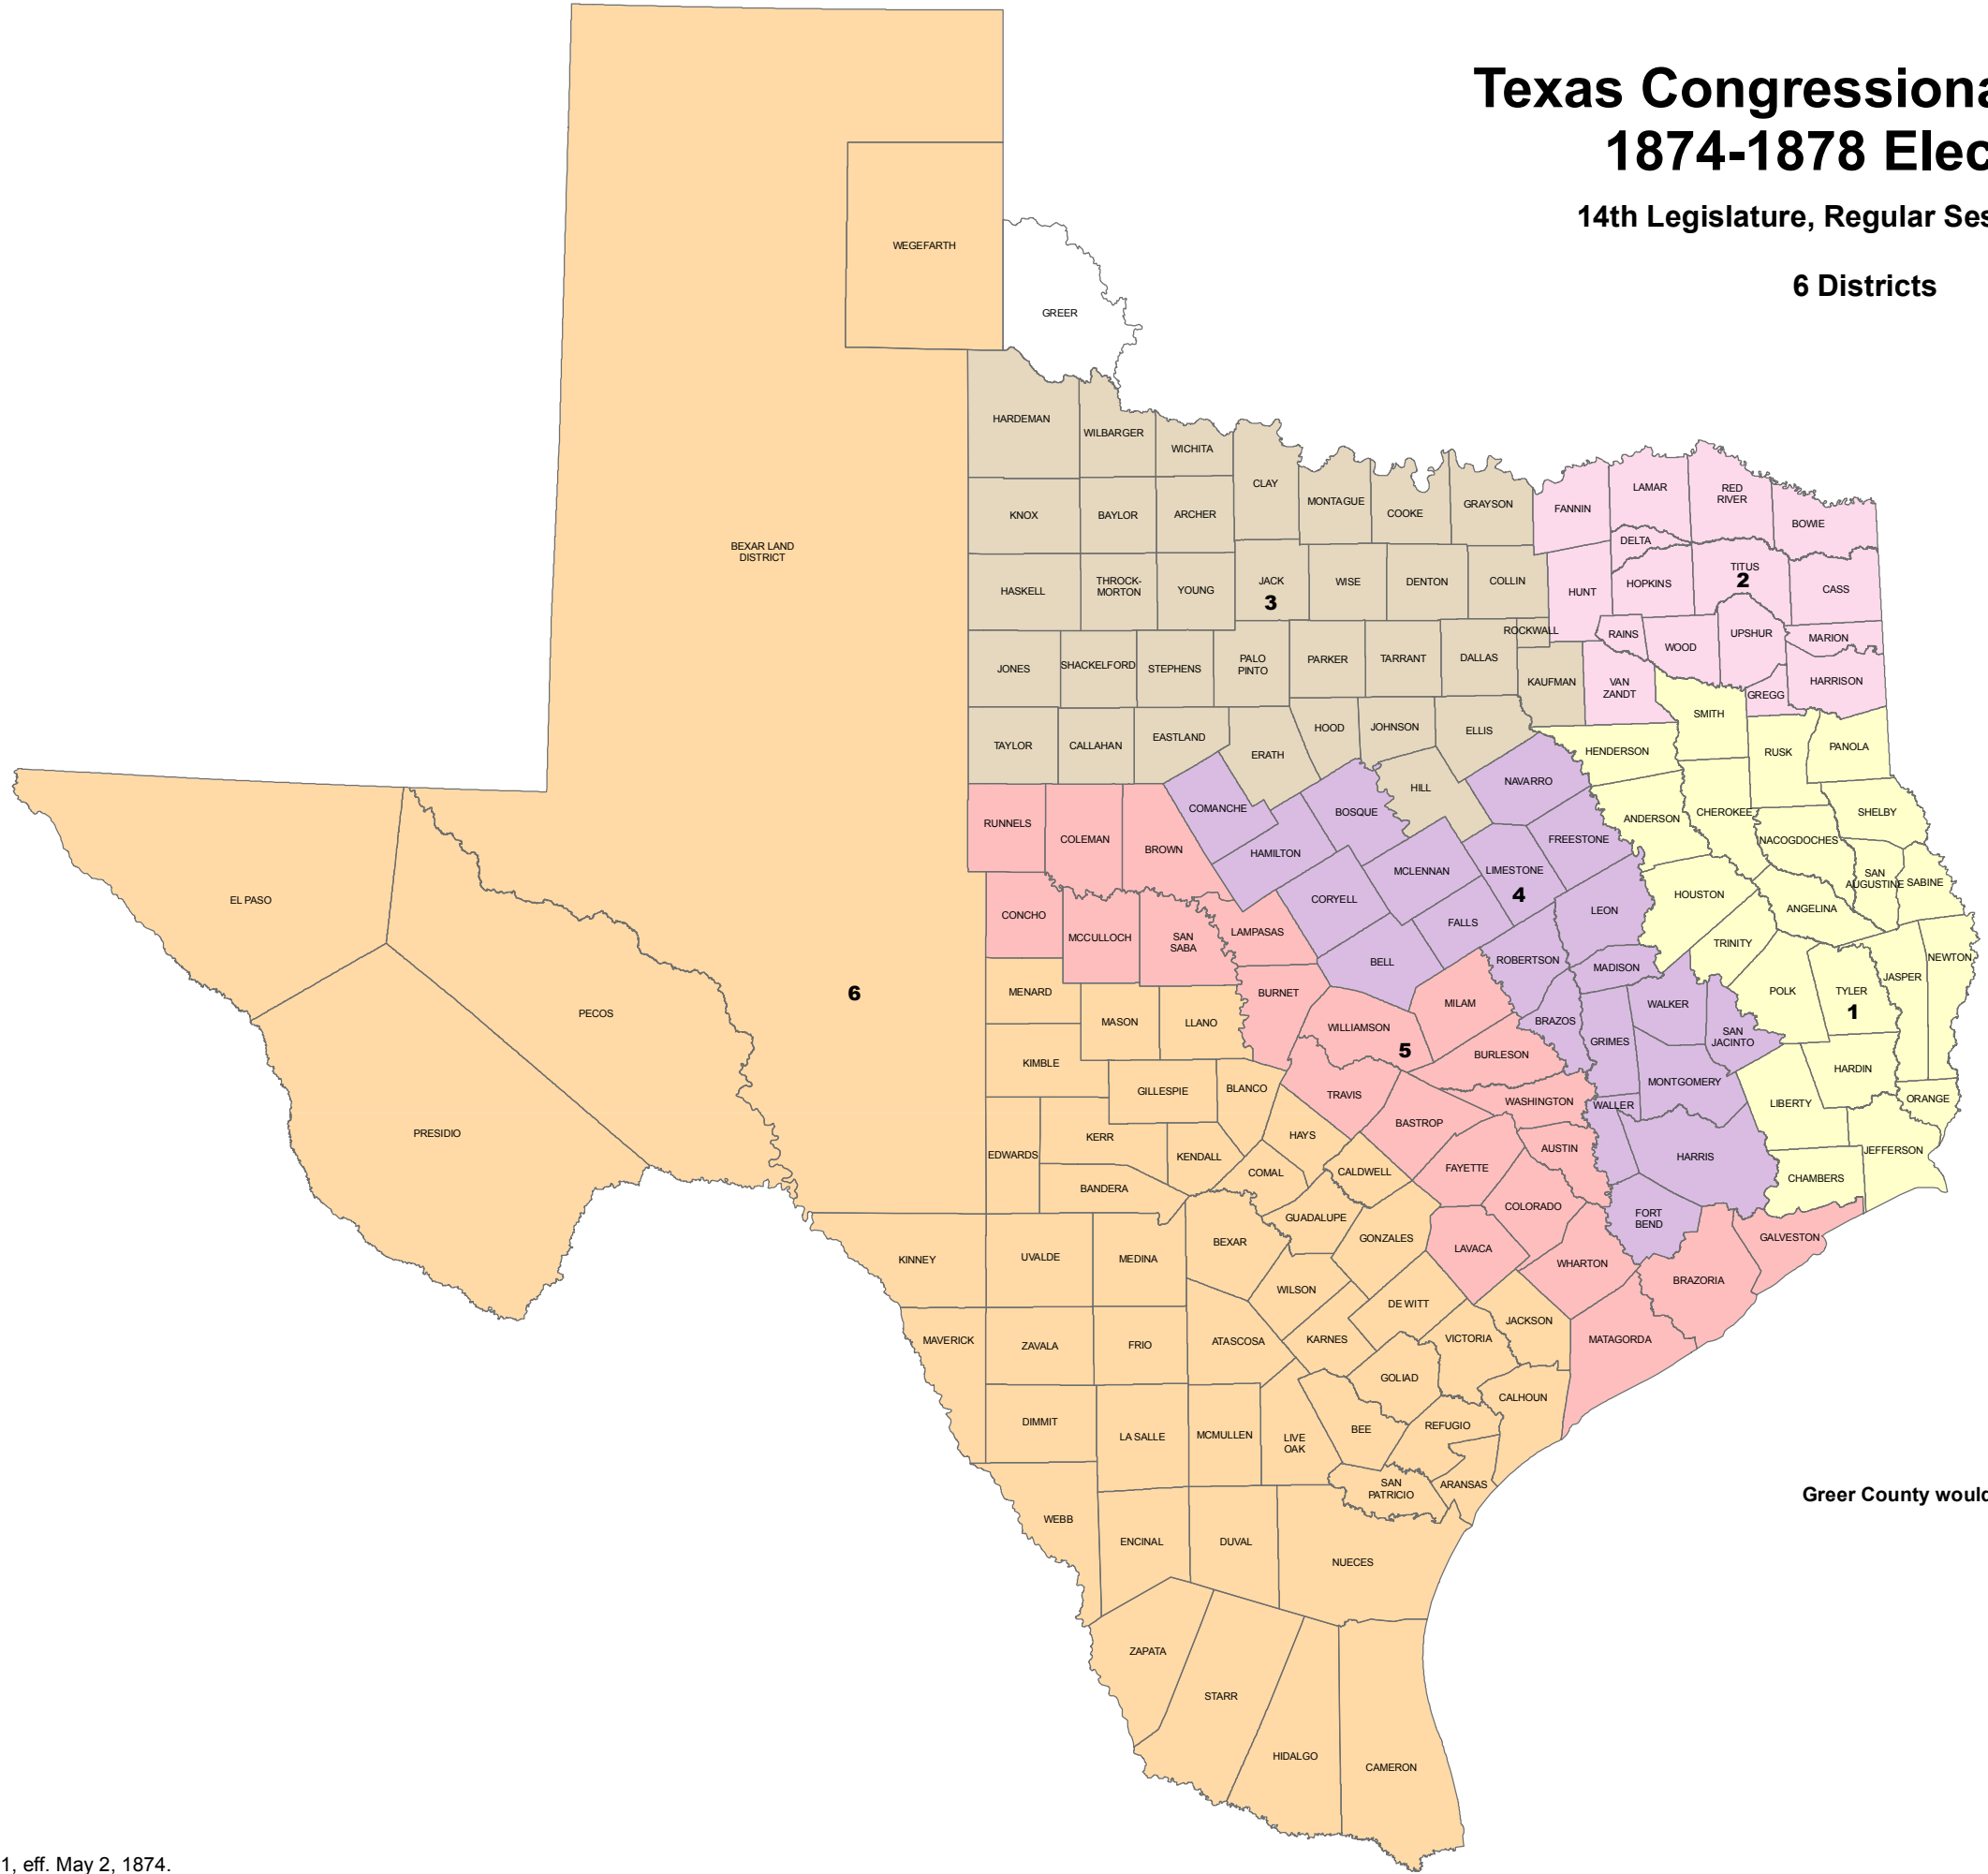

Texas Congressional Districts 1874-1878 Elections

14th Legislature, Regular Session (1874)

6 Districts

Greer County would not be allocated to a congressional district until 1882.