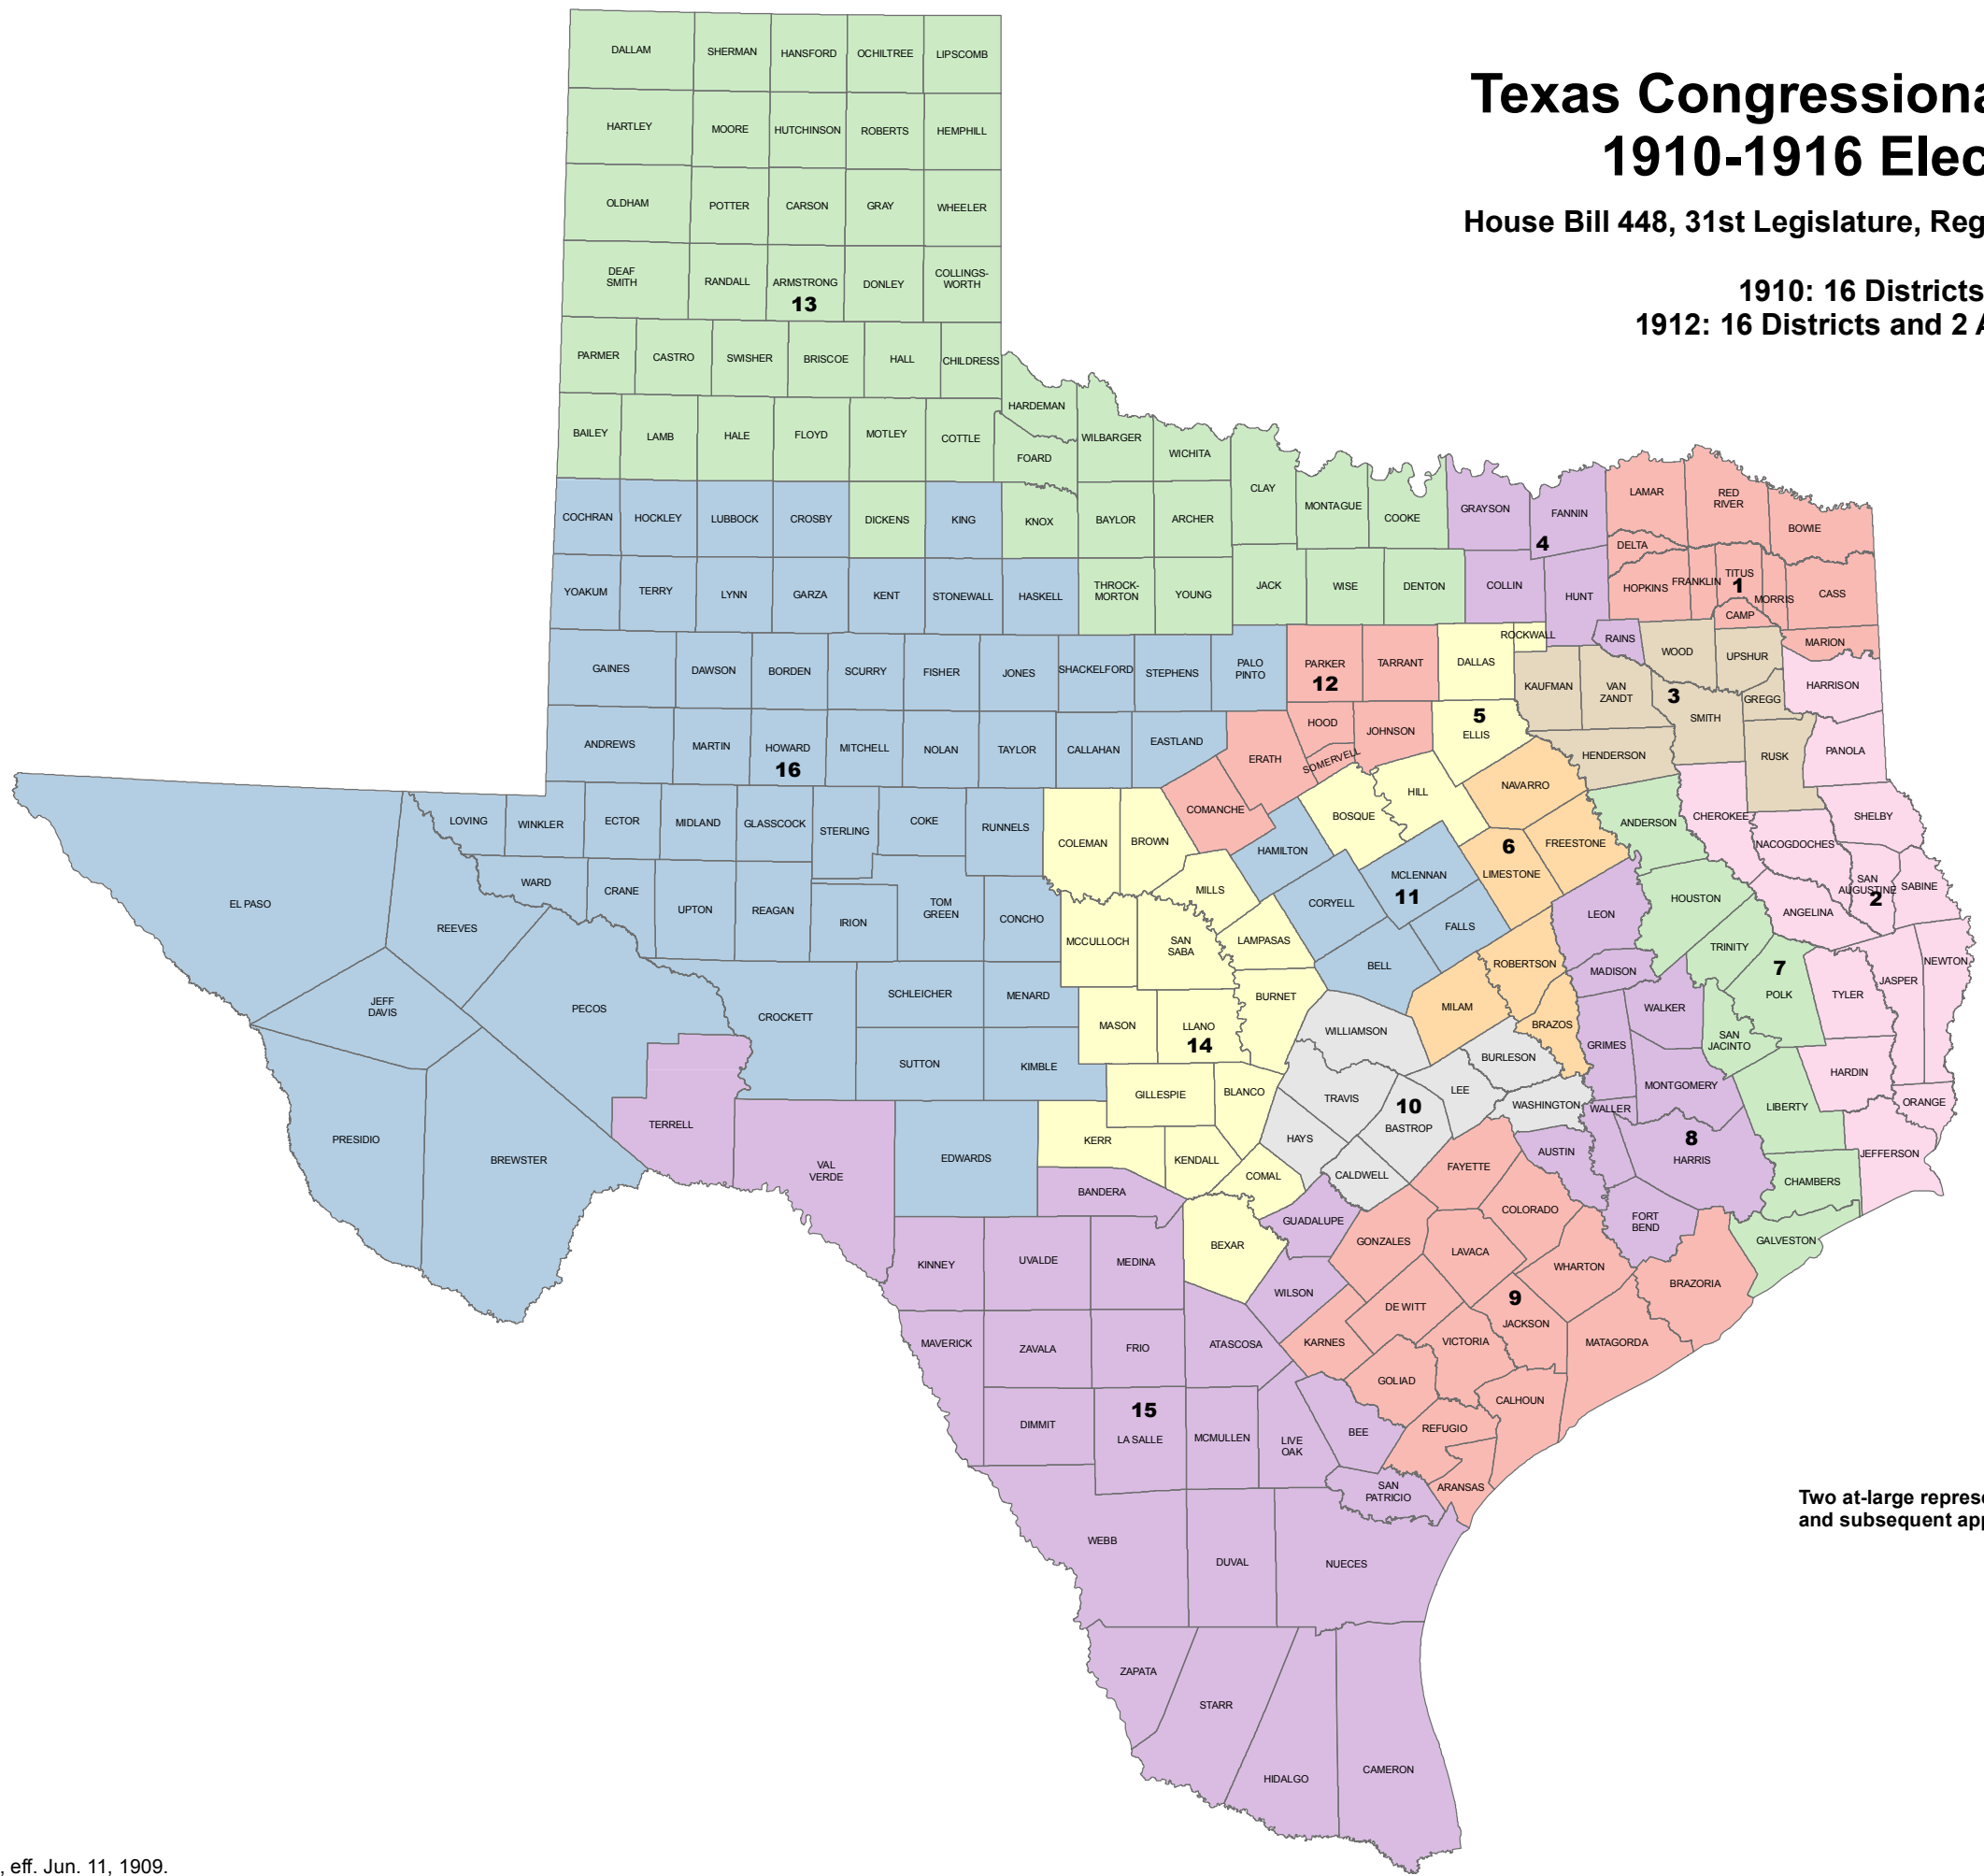

Texas Congressional Districts 1910-1916 Elections

House Bill 448, 31st Legislature, Regular Session (1909)

1910: 16 Districts
1912: 16 Districts and 2 At-large

Two at-large representatives were added after the 1910 Census and subsequent apportionment.