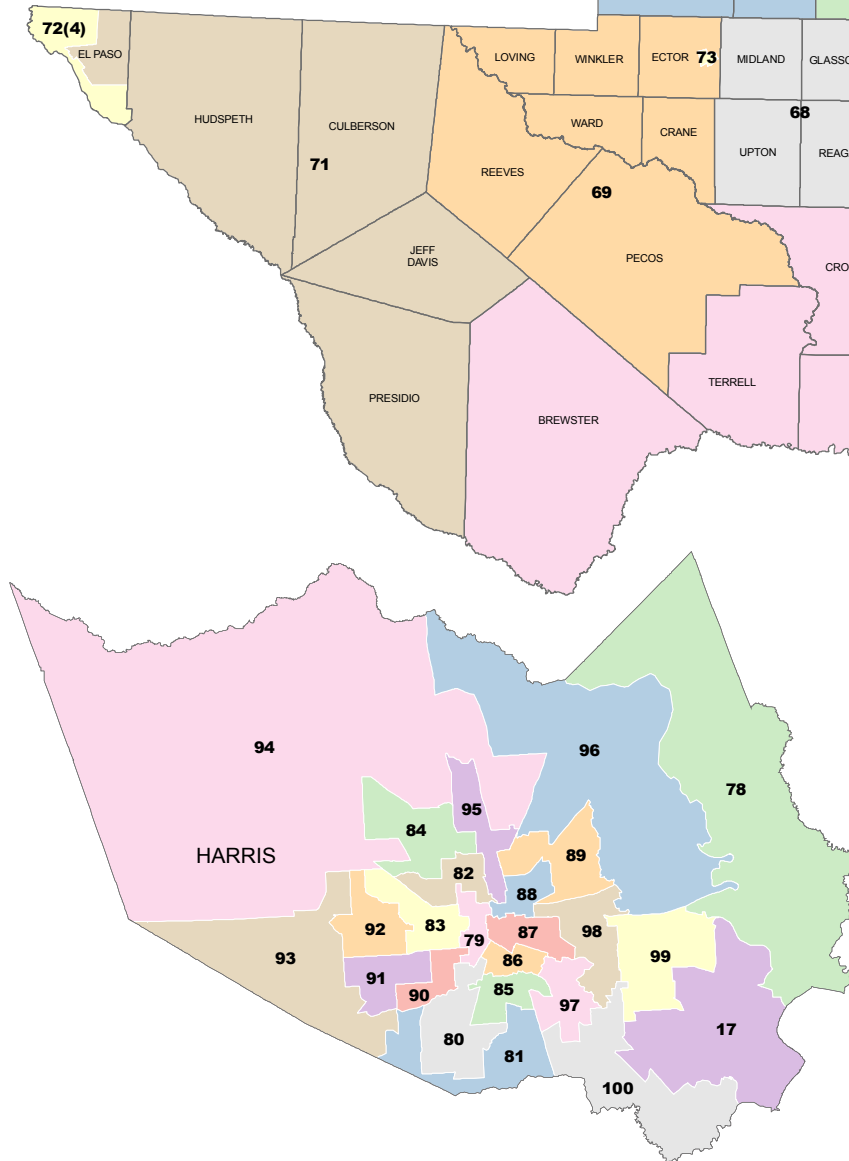

# State House Districts 1972 Elections

63rd Legislature (1973-1974)

150 Members  
119 Single-member Districts  
31 Members in 9 Multimember Districts

As ordered by the U.S. District Court for the Western District of Texas, January 28, 1972

Note: Parentheses indicate the number of members representing a multimember district.