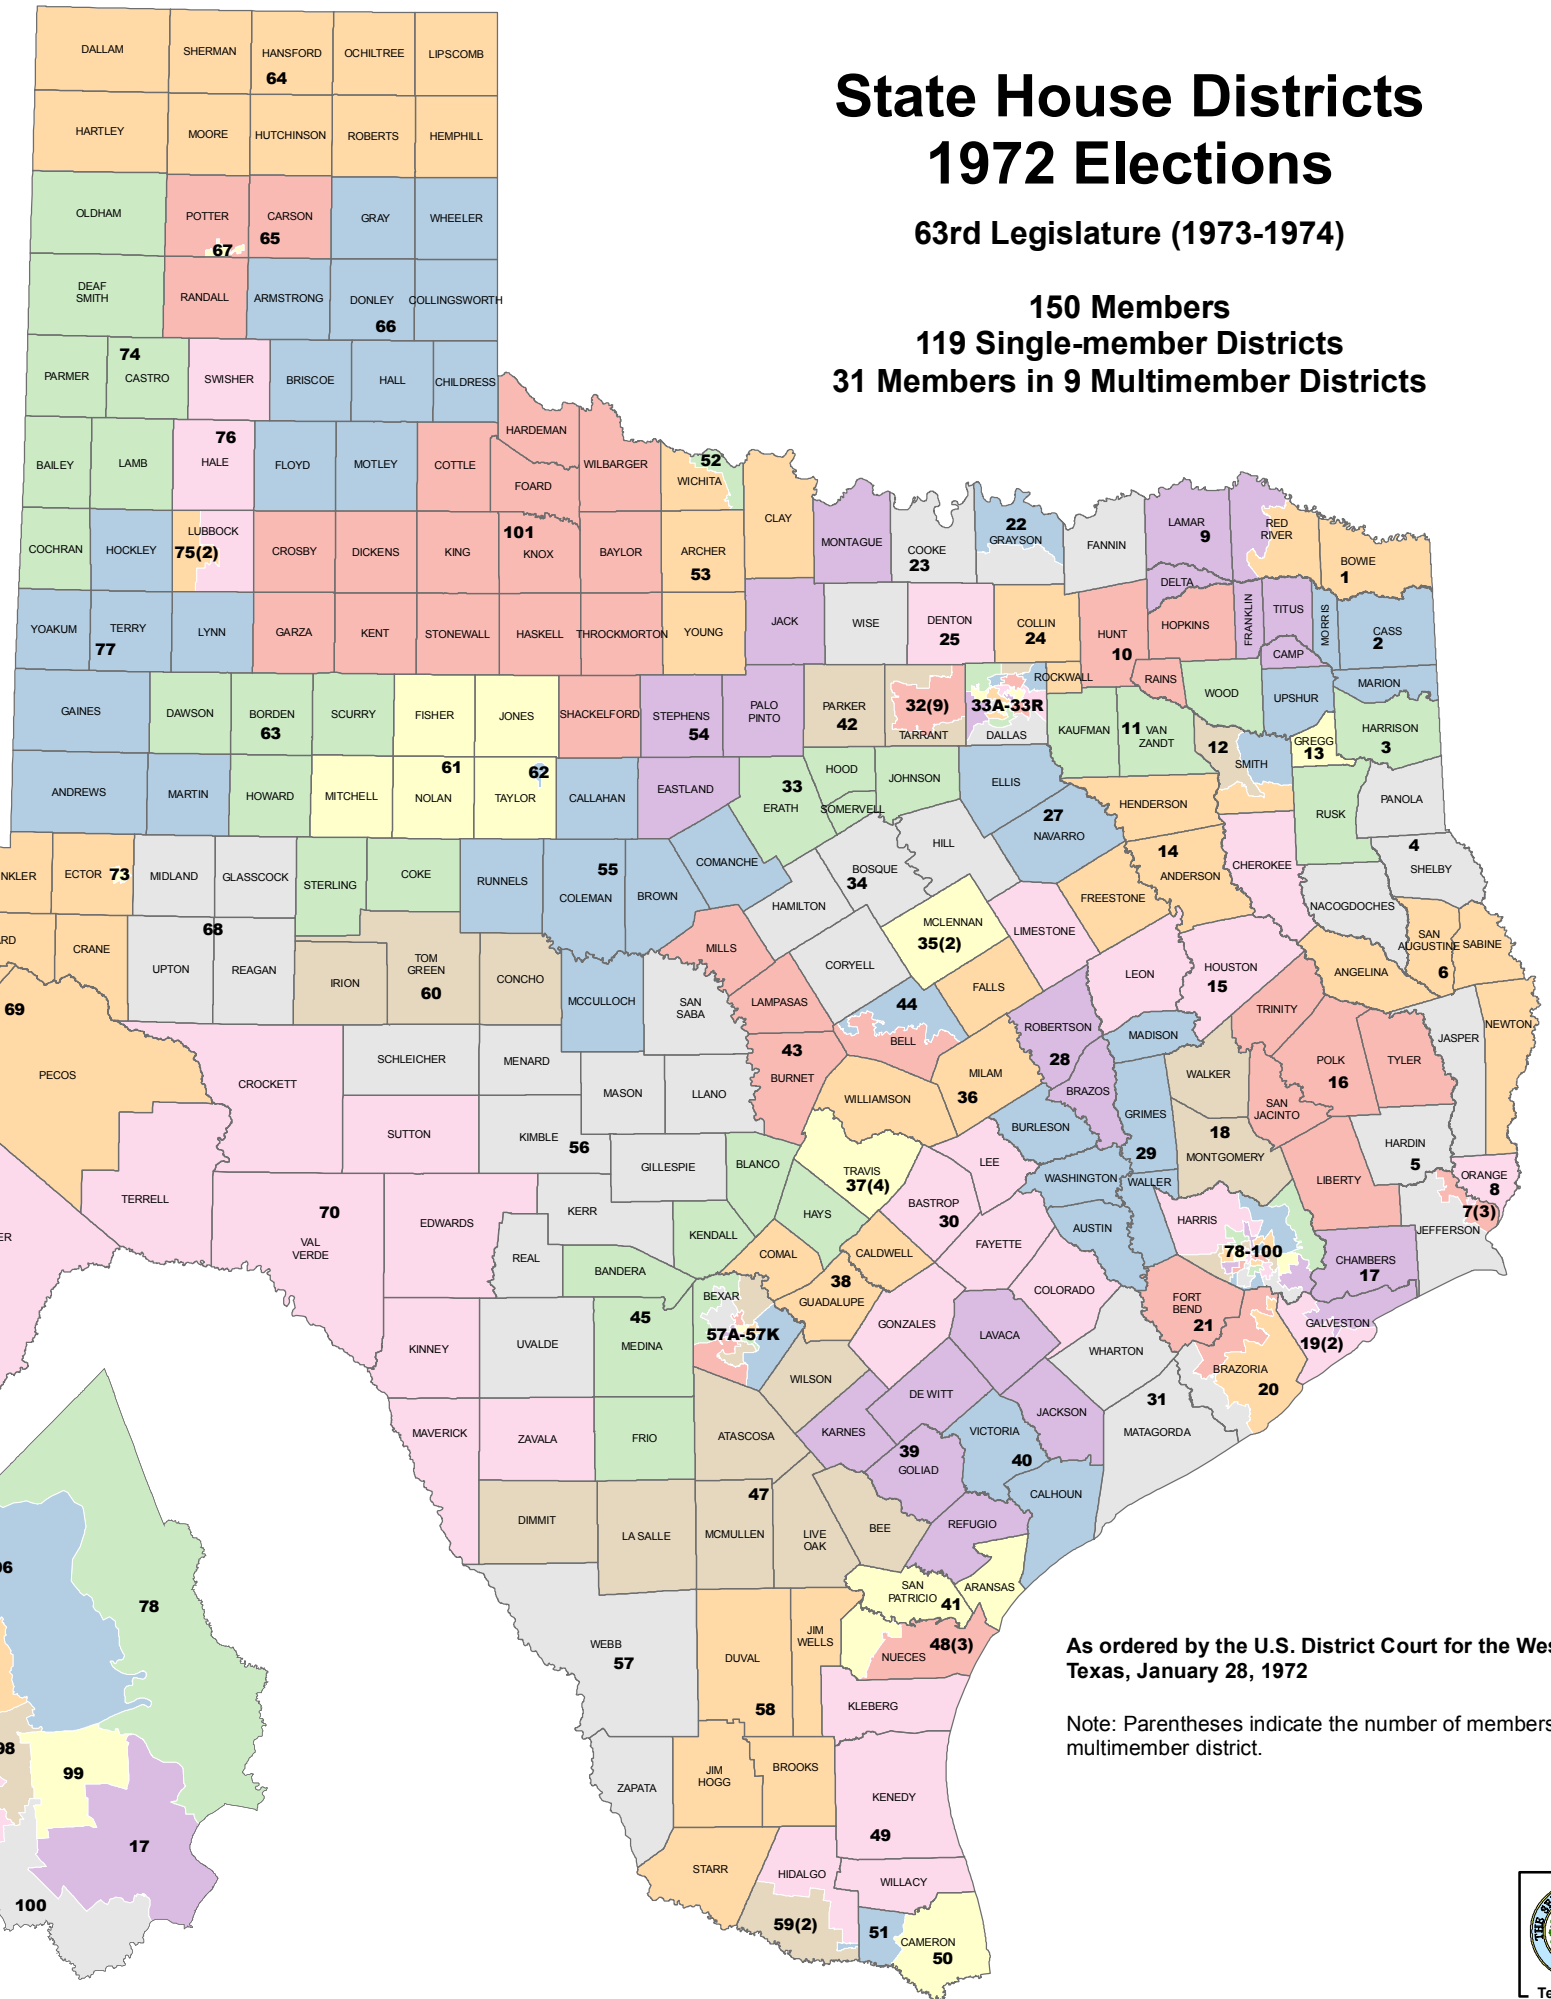

# State House Districts 1972 Elections

63rd Legislature (1973-1974)

150 Members  
119 Single-member Districts  
31 Members in 9 Multimember Districts

As ordered by the U.S. District Court for the Western District of Texas, January 28, 1972

Note: Parentheses indicate the number of members representing a multimember district.