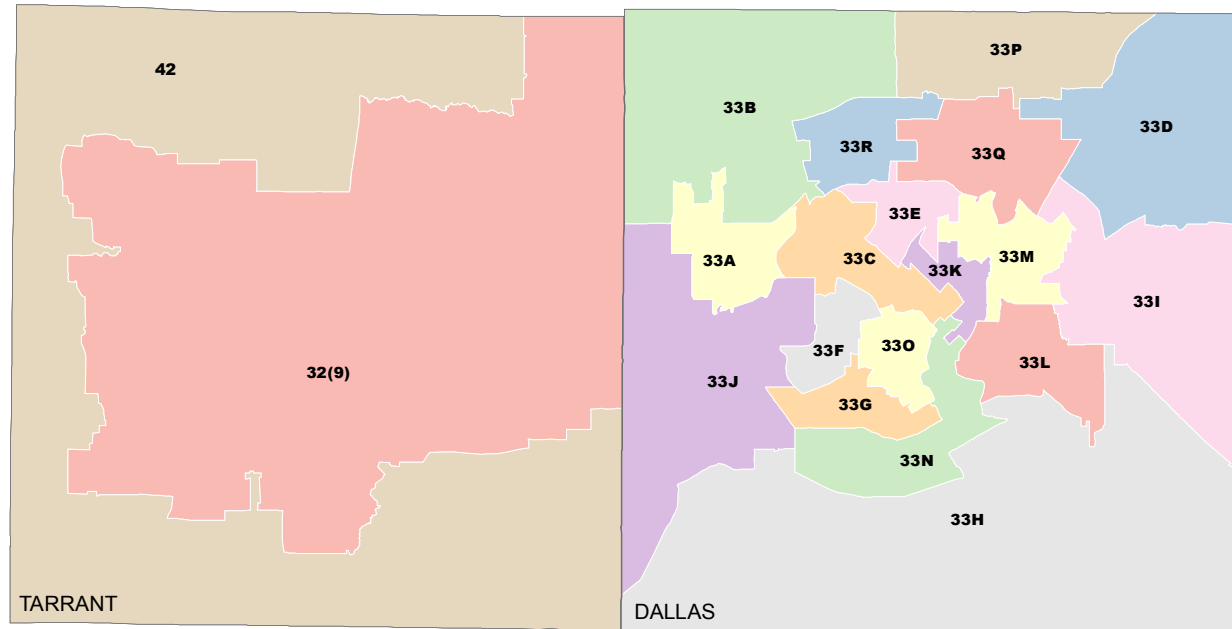

# State House Districts 1972 Elections

63rd Legislature (1973-1974)

150 Members  
119 Single-member Districts  
31 Members in 9 Multimember Districts

As ordered by the U.S. District Court for the Western District of Texas, January 28, 1972

Note: Parentheses indicate the number of members representing a multimember district.