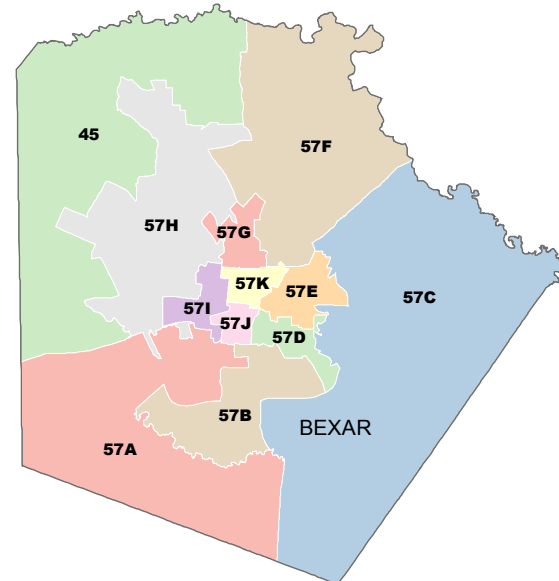

# State House Districts 1972 Elections

63rd Legislature (1973-1974)

150 Members  
119 Single-member Districts  
31 Members in 9 Multimember Districts

As ordered by the U.S. District Court for the Western District of Texas, January 28, 1972

Note: Parentheses indicate the number of members representing a multimember district.