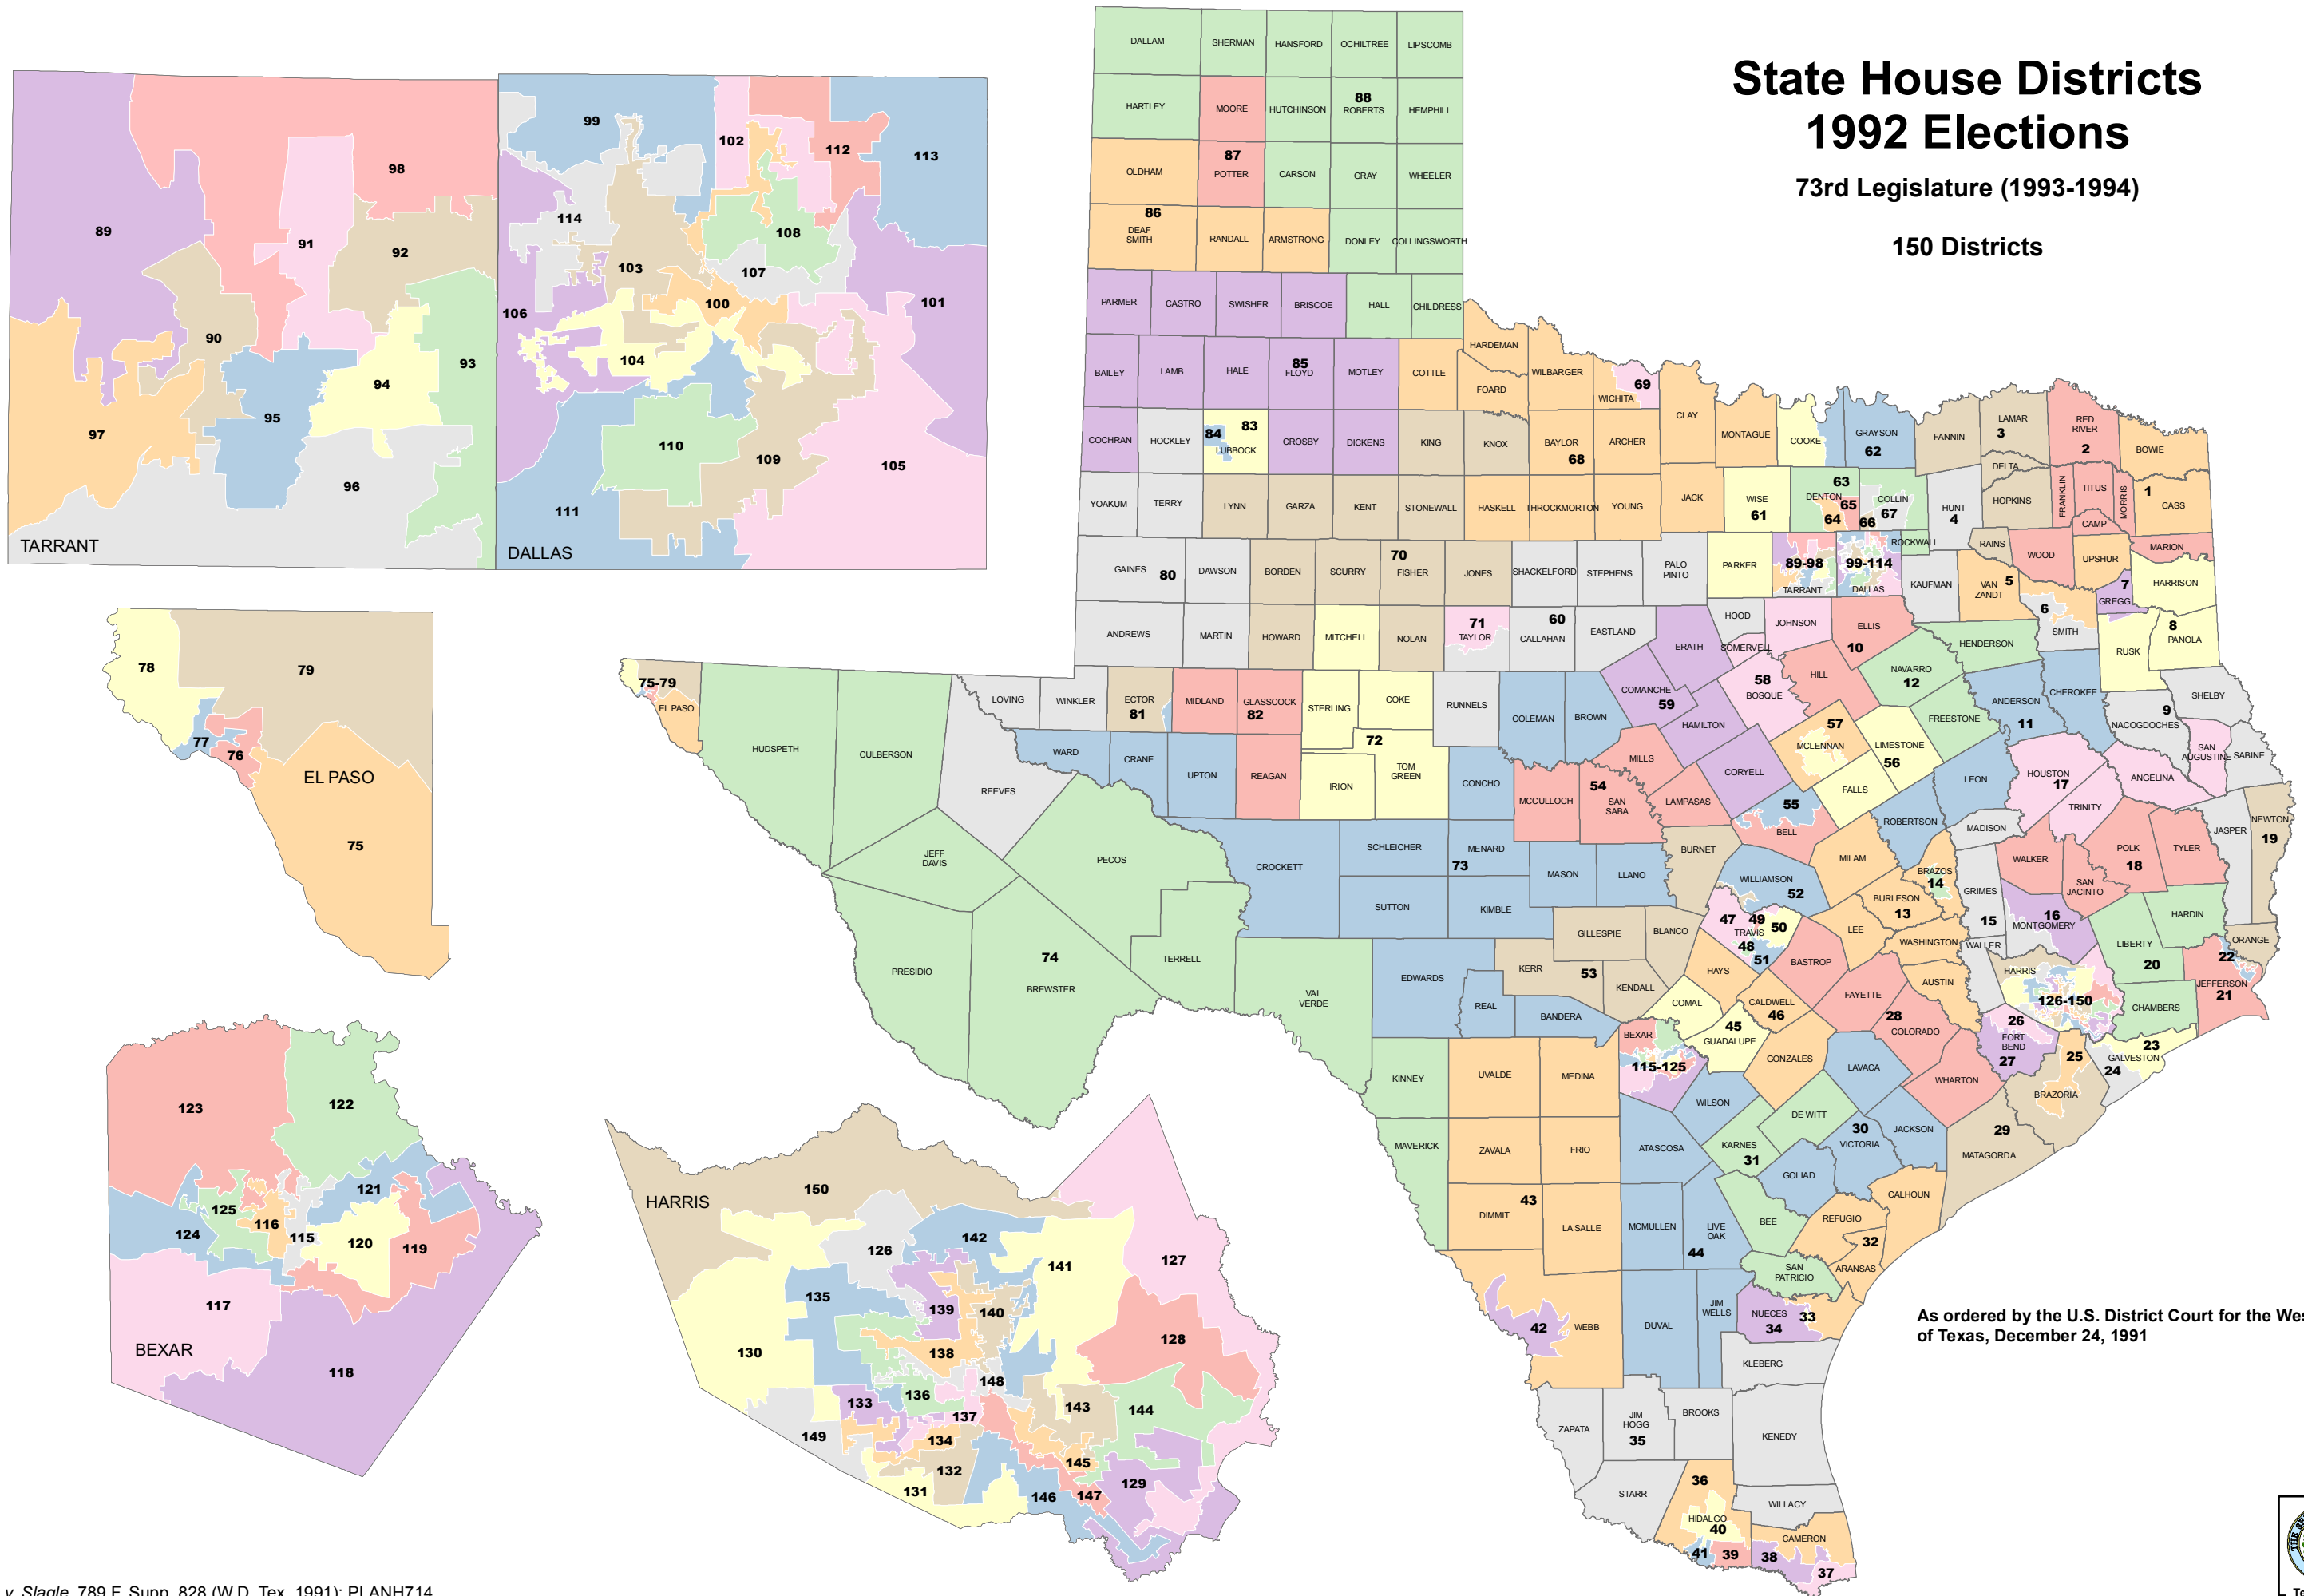

State House Districts 1992 Elections

73rd Legislature (1993-1994)

150 Districts

As ordered by the U.S. District Court for the Western District of Texas, December 24, 1991

10R331 07/29/10