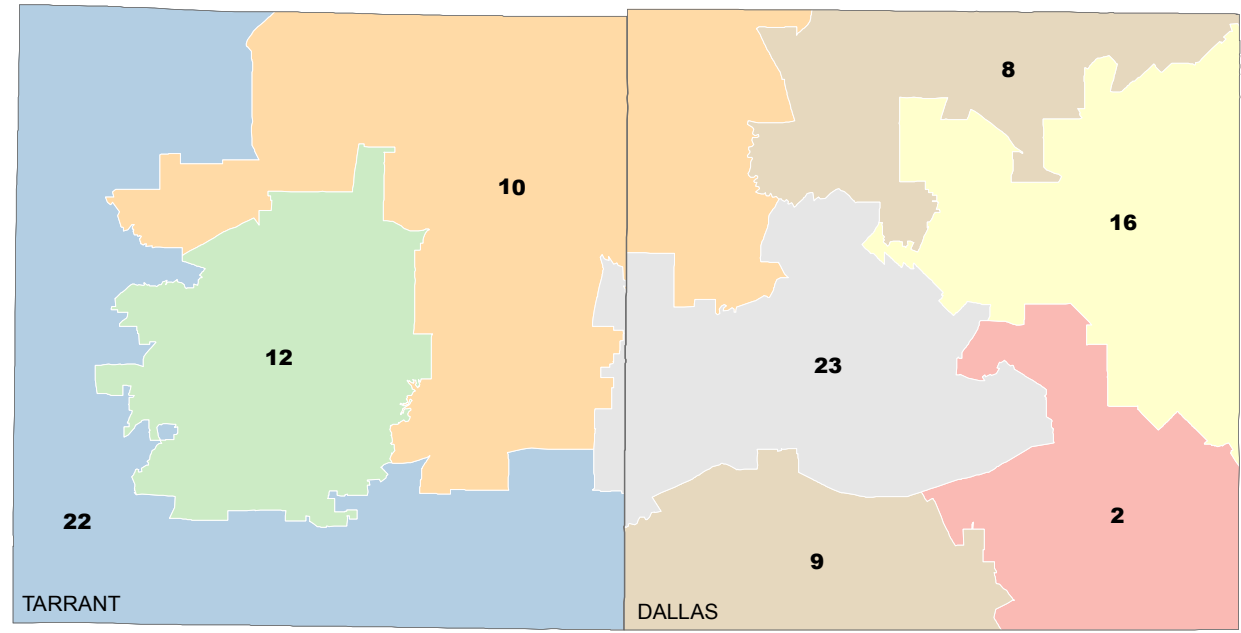

State Senate Districts 1982 Elections

68th Legislature (1983-1984)

31 Districts

DALLAM	SHERMAN	HANSFORD	OCHILTREE	LIPSCOMB													
HARTLEY	MOORE	HUTCHINSON	ROBERTS	HEMPHILL													
OLDHAM	POTTER	CARSON	GRAY	WHEELER													
DEAF SMITH	RANDALL	ARMSTRONG	DONLEY	COLLINGSWORTH													
PARMER	CASTRO	SWISHER	BRISCOE	HALL	CHILDRESS												
BAILEY	LAMB	HALE	FLOYD	MOTLEY	COTTLE	HARDEMAN	WILBARGER	WICHITA									
COCHRAN	HOCKLEY	LUBBOCK	CROSBY	DICKENS	KING	KNOX	BAYLOR	ARCHER	CLAY	MONTAGUE	COOKE	GRAYSON					
YOAKUM	TERRY	LYNN	GARZA	KENT	STONEWALL	HASKELL	THROCKMORTON	YOUNG	JACK	WISE	DENTON	COLLIN	HUNT	LAMAR	RED RIVER	BOWME	
GAINES	28	DAWSON	BORDEN	SCURRY	FISHER	JONES	SHACKELFORD	STEPHENS	PALO PINTO	PARKER	10	12	23	8	16	1	CASS
ANDREWS	MARTIN	HOWARD	MITCHELL	NOLAN	TAYLOR	CALLAHAN	EASTLAND	22	ERATH	HOOD	JOHNSON	ELLIS	2	2	2	2	2