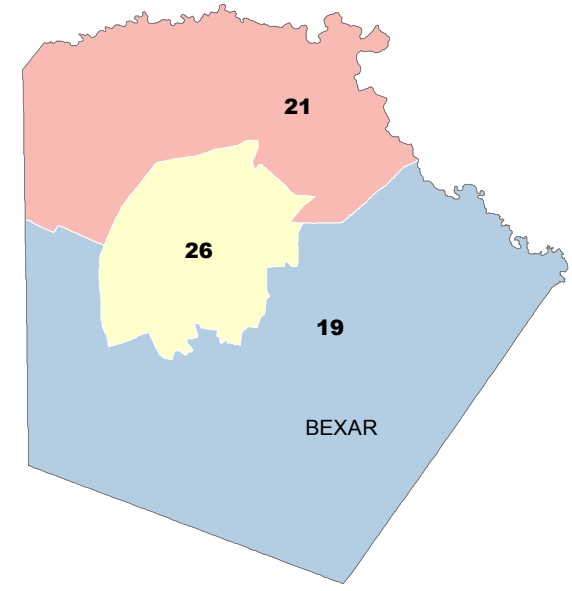

State Senate Districts 1982 Elections

68th Legislature (1983-1984)

31 Districts

DALLAM	SHERMAN	HANSFORD	OCHILTREE	LIPSCOMB													
HARTLEY	MOORE	HUTCHINSON	ROBERTS	HEMPHILL													
OLDHAM	POTTER	CARSON	GRAY	WHEELER													
DEAF SMITH	RANDALL	ARMSTRONG	DONLEY	COLLINGSWORTH													
PARMER	CASTRO	SWISHER	BRISCOE	HALL	CHILDRESS												
BAILEY	LAMB	HALE	FLOYD	MOTLEY	COTTLE	HARDEMAN	WILBARGER	WICHITA									
COCHRAN	HOCKLEY	LUBBOCK	CROSBY	DICKENS	KING	KNOX	BAYLOR	ARCHER	CLAY	MONTAGUE	COOKE	GRAYSON					
YOAKUM	TERRY	LYNN	GARZA	KENT	STONEWALL	HASKELL	THROCKMORTON	YOUNG	JACK	WISE	DENTON	COLLIN	HUNT	LAMAR	RED RIVER	BOWME	
GAINES	28	DAWSON	BORDEN	SCURRY	FISHER	JONES	SHACKELFORD	STEPHENS	PALO PINTO	PARKER	10	12	23	8	16	1	CASS
ANDREWS	MARTIN	HOWARD	MITCHELL	NOLAN	TAYLOR	CALLAHAN	EASTLAND	22	ERATH	HOOD	JOHNSON	ELLIS	2	2	2	2	2