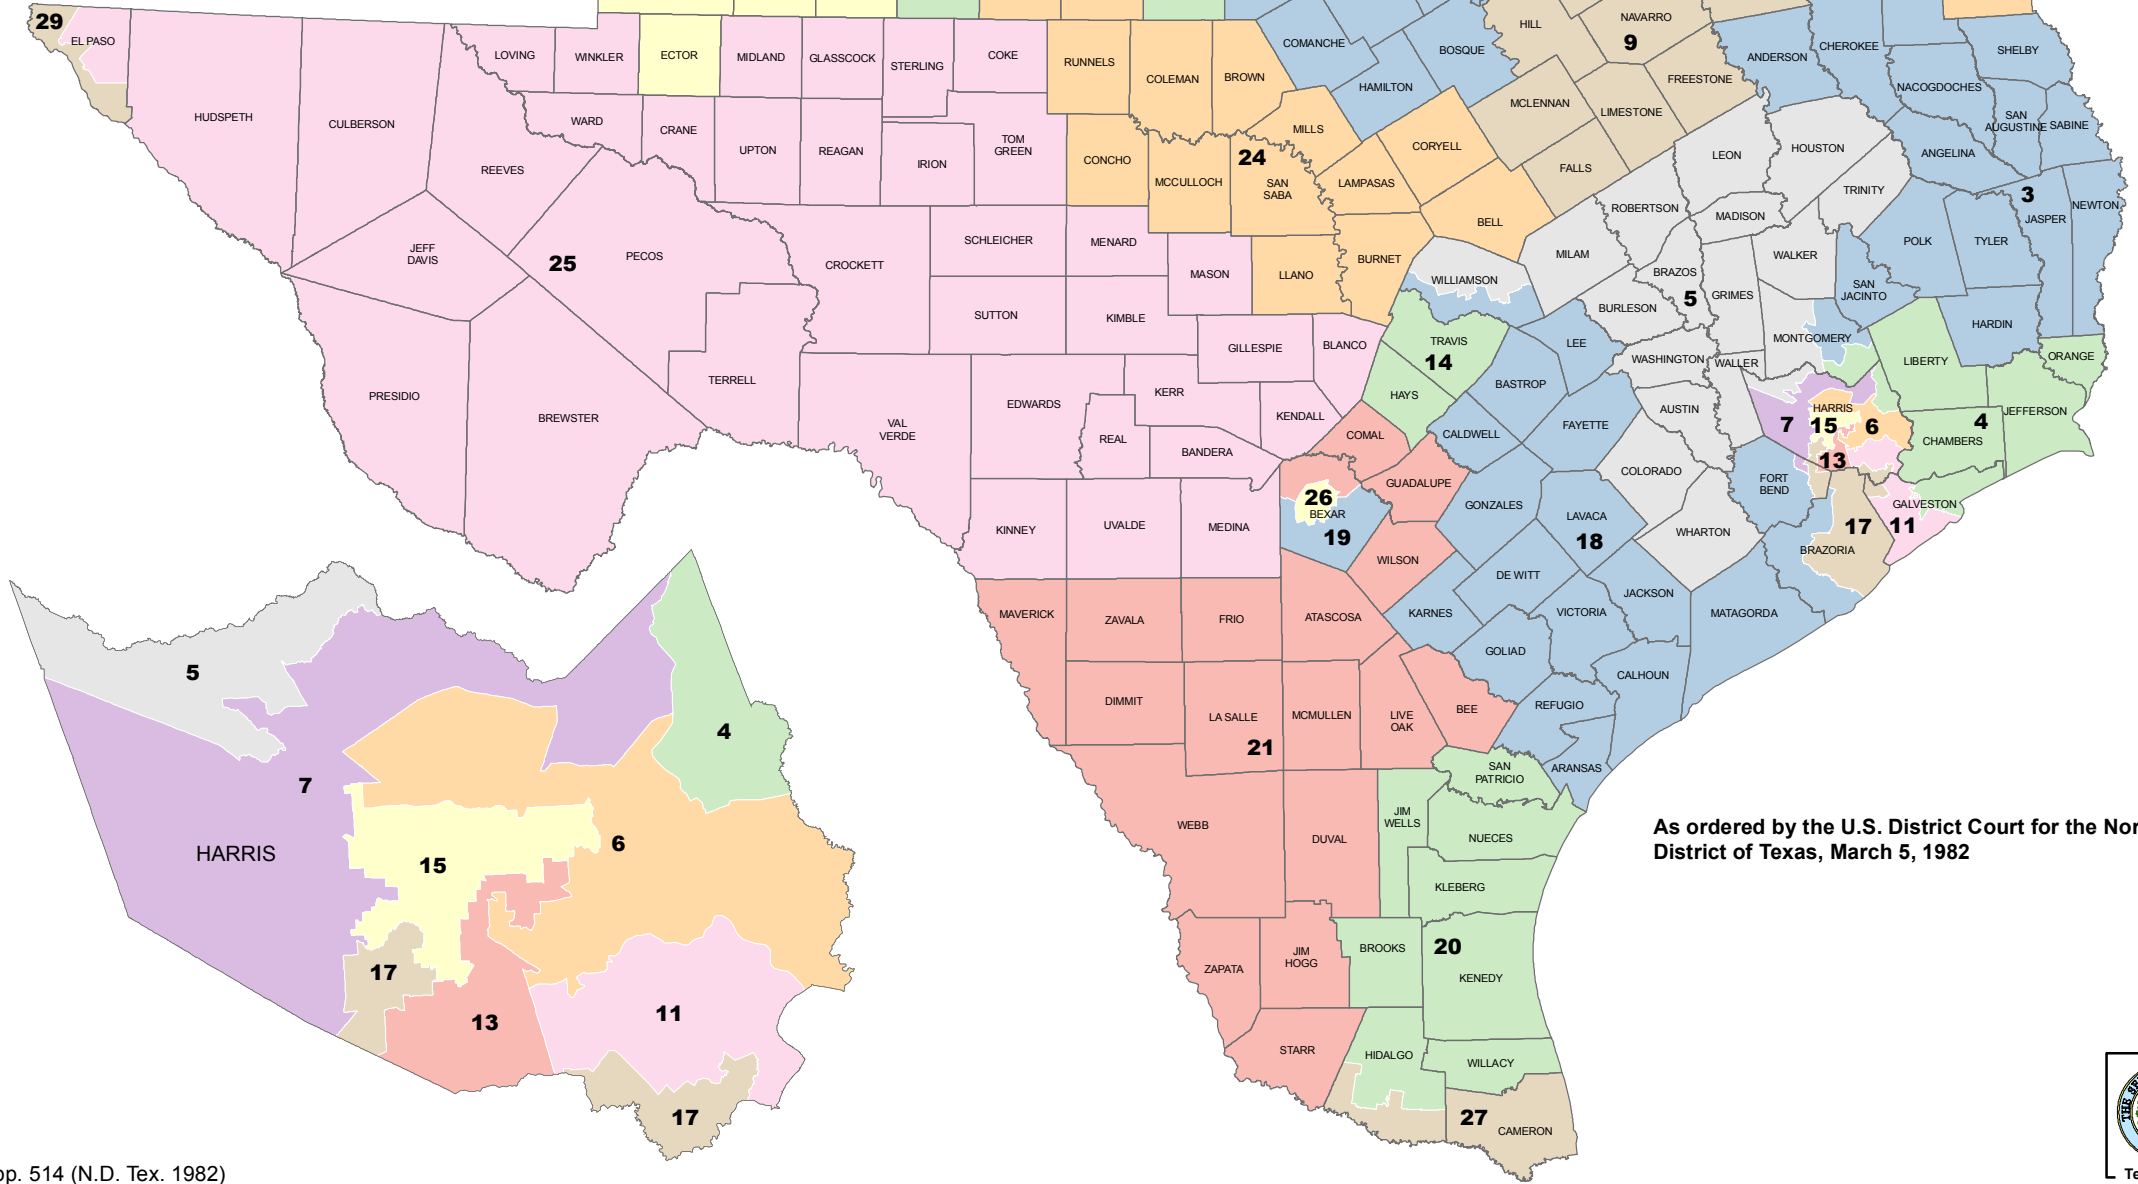

State Senate Districts 1982 Elections

68th Legislature (1983-1984)

31 Districts

DALLAM	SHERMAN	HANSFORD	OCHILTREE	LIPSCOMB													
HARTLEY	MOORE	HUTCHINSON	ROBERTS	HEMPHILL													
OLDHAM	POTTER	CARSON	GRAY	WHEELER													
DEAF SMITH	RANDALL	ARMSTRONG	DONLEY	COLLINGSWORTH													
PARMER	CASTRO	SWISHER	BRISCOE	HALL	CHILDRESS												
BAILEY	LAMB	HALE	FLOYD	MOTLEY	COTTLE	HARDEMAN	WILBARGER	WICHITA									
COCHRAN	HOCKLEY	LUBBOCK	CROSBY	DICKENS	KING	KNOX	BAYLOR	ARCHER	CLAY	MONTAGUE	COOKE	GRAYSON					
YOAKUM	TERRY	LYNN	GARZA	KENT	STONEWALL	HASKELL	THROCKMORTON	YOUNG	JACK	WISE	DENTON	COLLIN	HUNT	LAMAR	RED RIVER	BOWME	
GAINES	28	DAWSON	BORDEN	SCURRY	FISHER	JONES	SHACKELFORD	STEPHENS	PALO PINTO	PARKER	10	12	23	8	16	1	CASS
ANDREWS	MARTIN	HOWARD	MITCHELL	NOLAN	TAYLOR	CALLAHAN	EASTLAND	22	ERATH	HOOD	JOHNSON	ELLIS	2	2	2	2	2

As ordered by the U.S. District Court for the Northern District of Texas, March 5, 1982