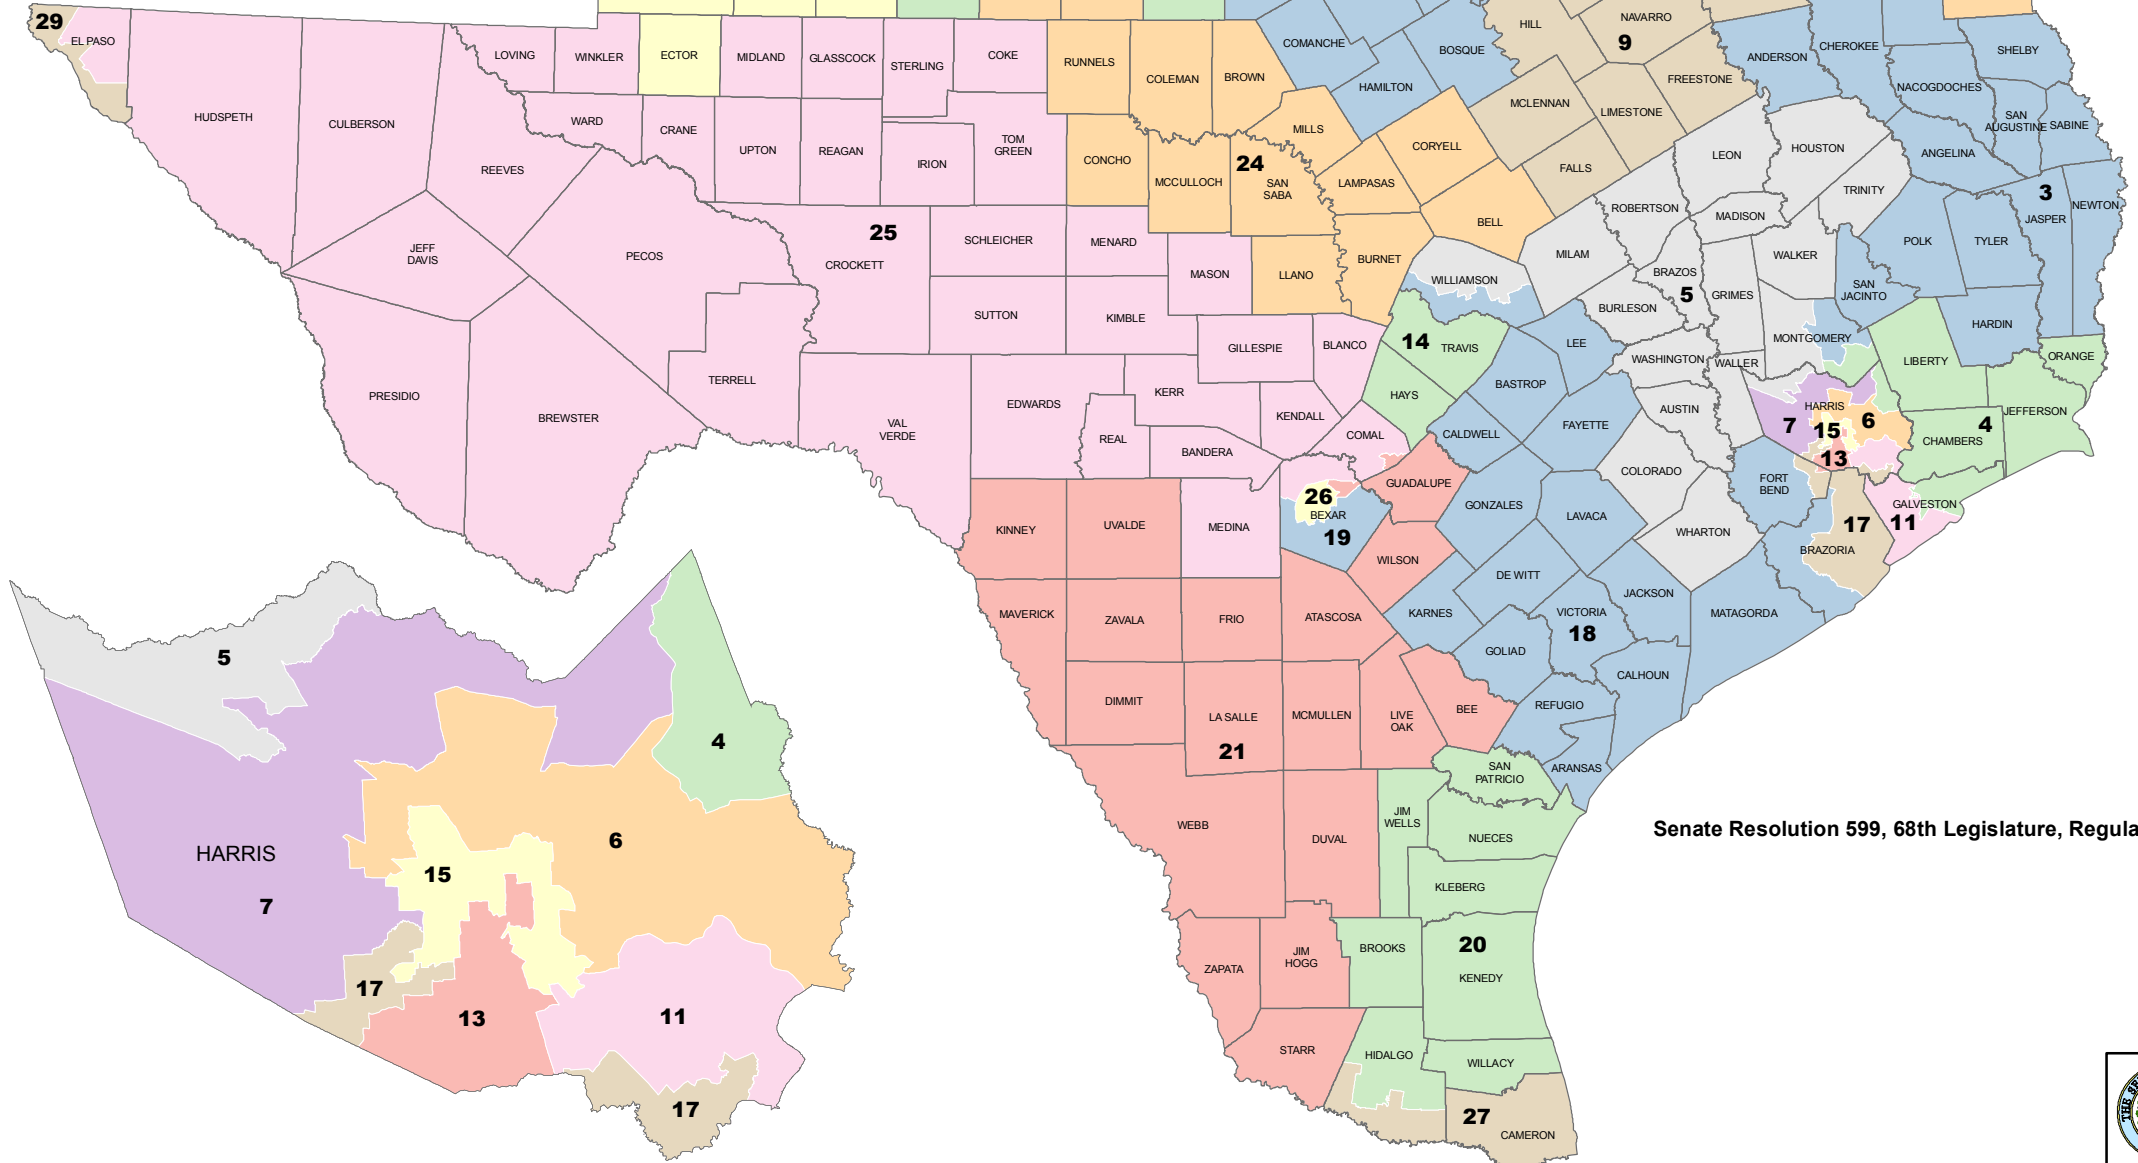

State Senate Districts 1984-1990 Elections

69th-72nd Legislatures (1985-1992)

31 Districts

DALLAM	SHERMAN	HANSFORD	OCHILTREE	LIPSCOMB																
HARTLEY	MOORE	HUTCHINSON	ROBERTS	HEMPHILL																
OLDHAM	POTTER	CARSON	GRAY	WHEELER																
DEAF SMITH	RANDALL	ARMSTRONG	DONLEY	COLLINGSWORTH																
PARMER	CASTRO	SWISHER	BRISCOE	HALL	CHILDRESS															
BAILEY	LAMB	HALE	FLOYD	MOTLEY	COTTLE	HARDEMAN	WILBARGER	WICHITA												
COCHRAN	HOCKLEY	LUBBOCK	CROSBY	DICKENS	KING	KNOX	BAYLOR	ARCHER	CLAY	MONTAGUE	COOKE	GRAYSON	FANNIN	LAMAR	RED RIVER	BOWME				
YOAKUM	TERRY	LYNN	GARZA	KENT	STONEWALL	HASKELL	THROCKMORTON	YOUNG	JACK	WISE	DENTON	COLLIN	HUNT	DELTA	FRANKLIN	TITUS	MORRIS	CASS		
GAINES	28	DAWSON	BORDEN	SCURRY	FISHER	JONES	SHACKELFORD	STEPHENS	PALO PINTO	PARKER	10	12	16	23	ROCKWALL	2	RAINS	WOOD	UPSHUR	MARION
ANDREWS	MARTIN	HOWARD	MITCHELL	NOLAN	TAYLOR	CALLAHAN	EASTLAND	22	ERATH	HOOD	JOHNSON	ELLIS	HENDERSON	SMITH	RUSK	PANOLA				

Senate Resolution 599, 68th Legislature, Regular Session (1983)