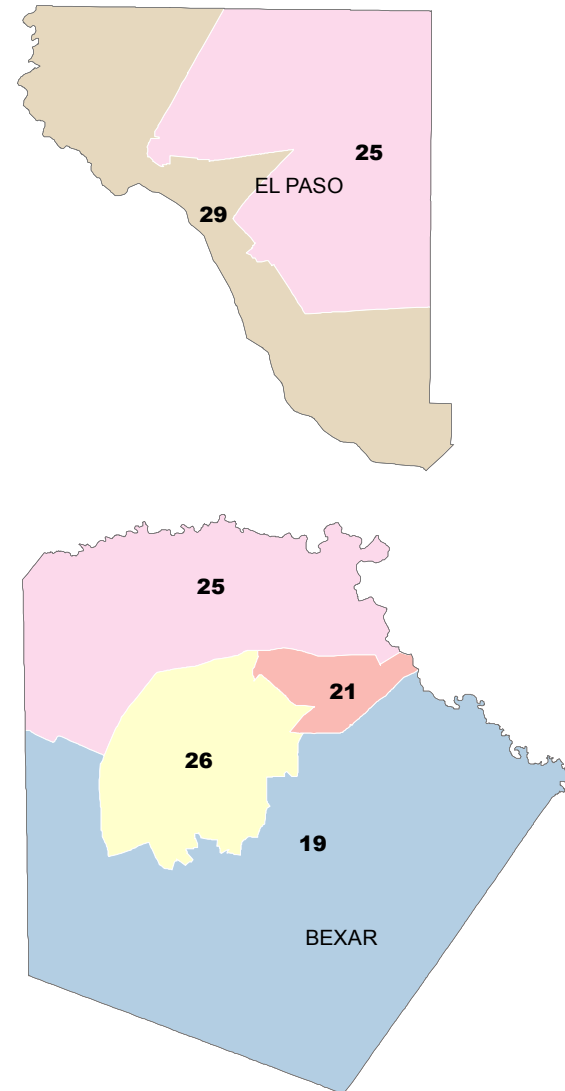

State Senate Districts 1984-1990 Elections

69th-72nd Legislatures (1985-1992)

31 Districts

DALLAM	SHERMAN	HANSFORD	OCHILTREE	LIPSCOMB																
HARTLEY	MOORE	HUTCHINSON	ROBERTS	HEMPHILL																
OLDHAM	POTTER	CARSON	GRAY	WHEELER																
DEAF SMITH	RANDALL	ARMSTRONG	DONLEY	COLLINGSWORTH																
PARMER	CASTRO	SWISHER	BRISCOE	HALL	CHILDRESS															
BAILEY	LAMB	HALE	FLOYD	MOTLEY	COTTLE	HARDEMAN	WILBARGER	WICHITA												
COCHRAN	HOCKLEY	LUBBOCK	CROSBY	DICKENS	KING	KNOX	BAYLOR	ARCHER	CLAY	MONTAGUE	COOKE	GRAYSON	FANNIN	LAMAR	RED RIVER	BOWME				
YOAKUM	TERRY	LYNN	GARZA	KENT	STONEWALL	HASKELL	THROCKMORTON	YOUNG	JACK	WISE	DENTON	COLLIN	HUNT	DELTA	FRANKLIN	TITUS	MORRIS	CASS		
GAINES	28	DAWSON	BORDEN	SCURRY	FISHER	JONES	SHACKELFORD	STEPHENS	PALO PINTO	PARKER	10	12	16	23	ROCKWALL	2	RAINS	WOOD	UPSHUR	MARION
ANDREWS	MARTIN	HOWARD	MITCHELL	NOLAN	TAYLOR	CALLAHAN	EASTLAND	22	ERATH	HOOD	JOHNSON	ELLIS	HENDERSON	SMITH	RUSK	PANOLA				