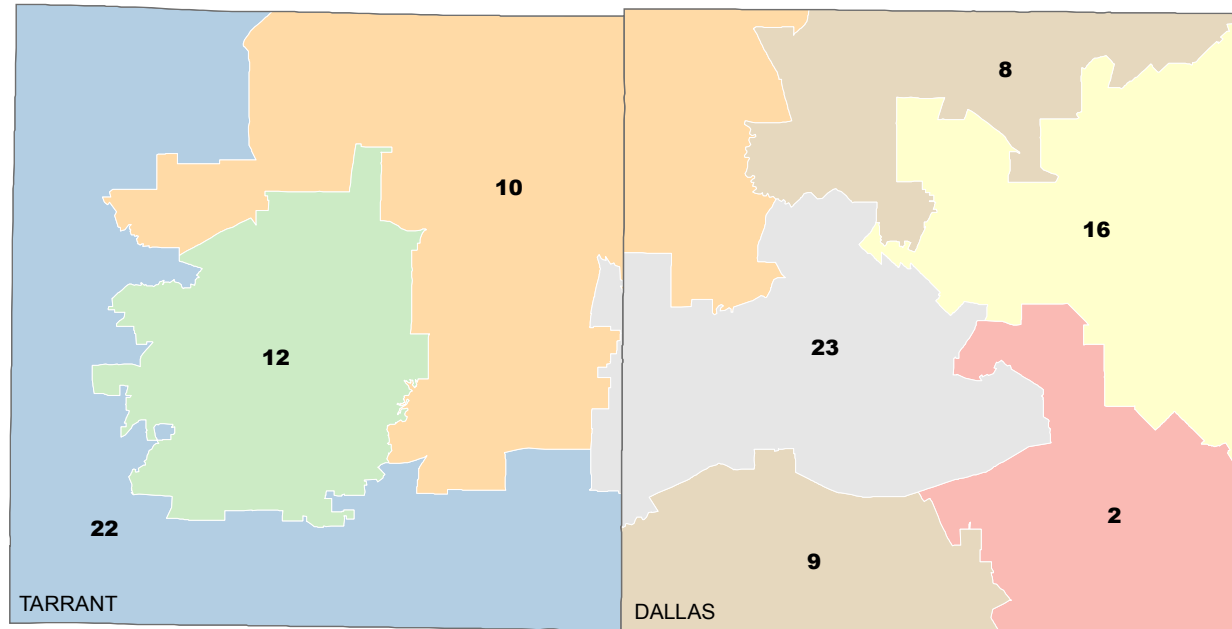

State Senate Districts 1984-1990 Elections

69th-72nd Legislatures (1985-1992)

31 Districts

DALLAM	SHERMAN	HANSFORD	OCHILTREE	LIPSCOMB																
HARTLEY	MOORE	HUTCHINSON	ROBERTS	HEMPHILL																
OLDHAM	POTTER	CARSON	GRAY	WHEELER																
DEAF SMITH	RANDALL	ARMSTRONG	DONLEY	COLLINGSWORTH																
PARMER	CASTRO	SWISHER	BRISCOE	HALL	CHILDRESS															
BAILEY	LAMB	HALE	FLOYD	MOTLEY	COTTLE	HARDEMAN	WILBARGER	WICHITA												
COCHRAN	HOCKLEY	LUBBOCK	CROSBY	DICKENS	KING	KNOX	BAYLOR	ARCHER	CLAY	MONTAGUE	COOKE	GRAYSON	FANNIN	LAMAR	RED RIVER	BOWME				
YOAKUM	TERRY	LYNN	GARZA	KENT	STONEWALL	HASKELL	THROCKMORTON	YOUNG	JACK	WISE	DENTON	COLLIN	HUNT	DELTA	FRANKLIN	TITUS	MORRIS	CASS		
GAINES	28	DAWSON	BORDEN	SCURRY	FISHER	JONES	SHACKELFORD	STEPHENS	PALO PINTO	PARKER	10	12	16	23	ROCKWALL	2	RAINS	WOOD	UPSHUR	MARION
ANDREWS	MARTIN	HOWARD	MITCHELL	NOLAN	TAYLOR	CALLAHAN	EASTLAND	22	ERATH	HOOD	JOHNSON	ELLIS	HENDERSON	SMITH	RUSK	PANOLA				