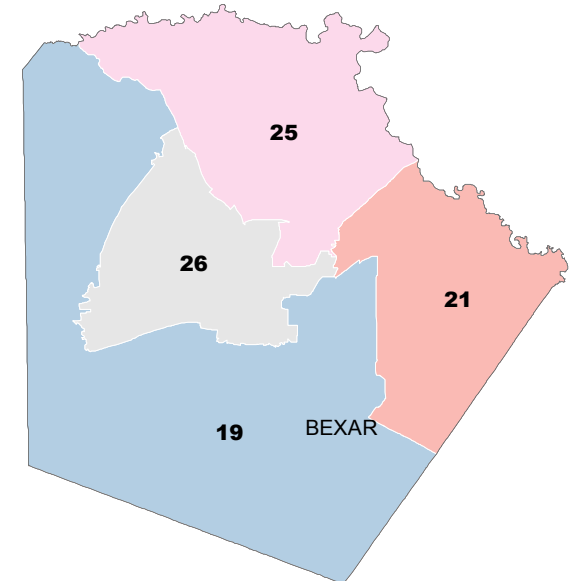

# State Senate Districts 2002-2010 Elections

78th-82nd Legislatures (2003-2012)

31 Districts

Legislative Redistricting Board of Texas (2001)