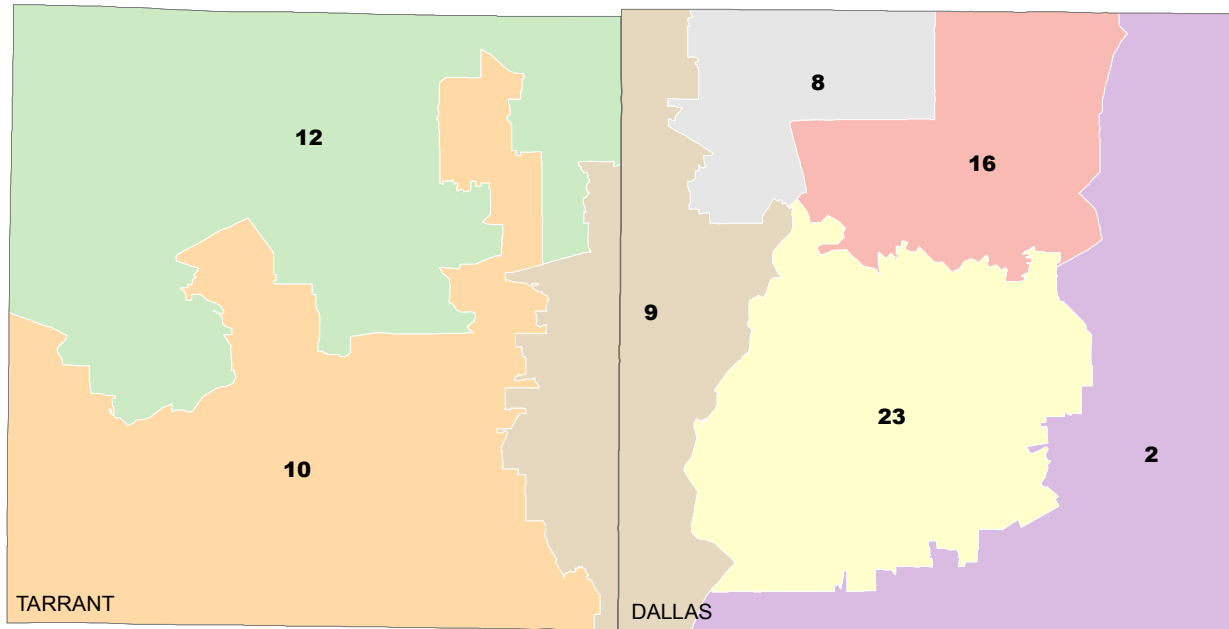

# State Senate Districts 2002-2010 Elections

78th-82nd Legislatures (2003-2012)

31 Districts

Legislative Redistricting Board of Texas (2001)