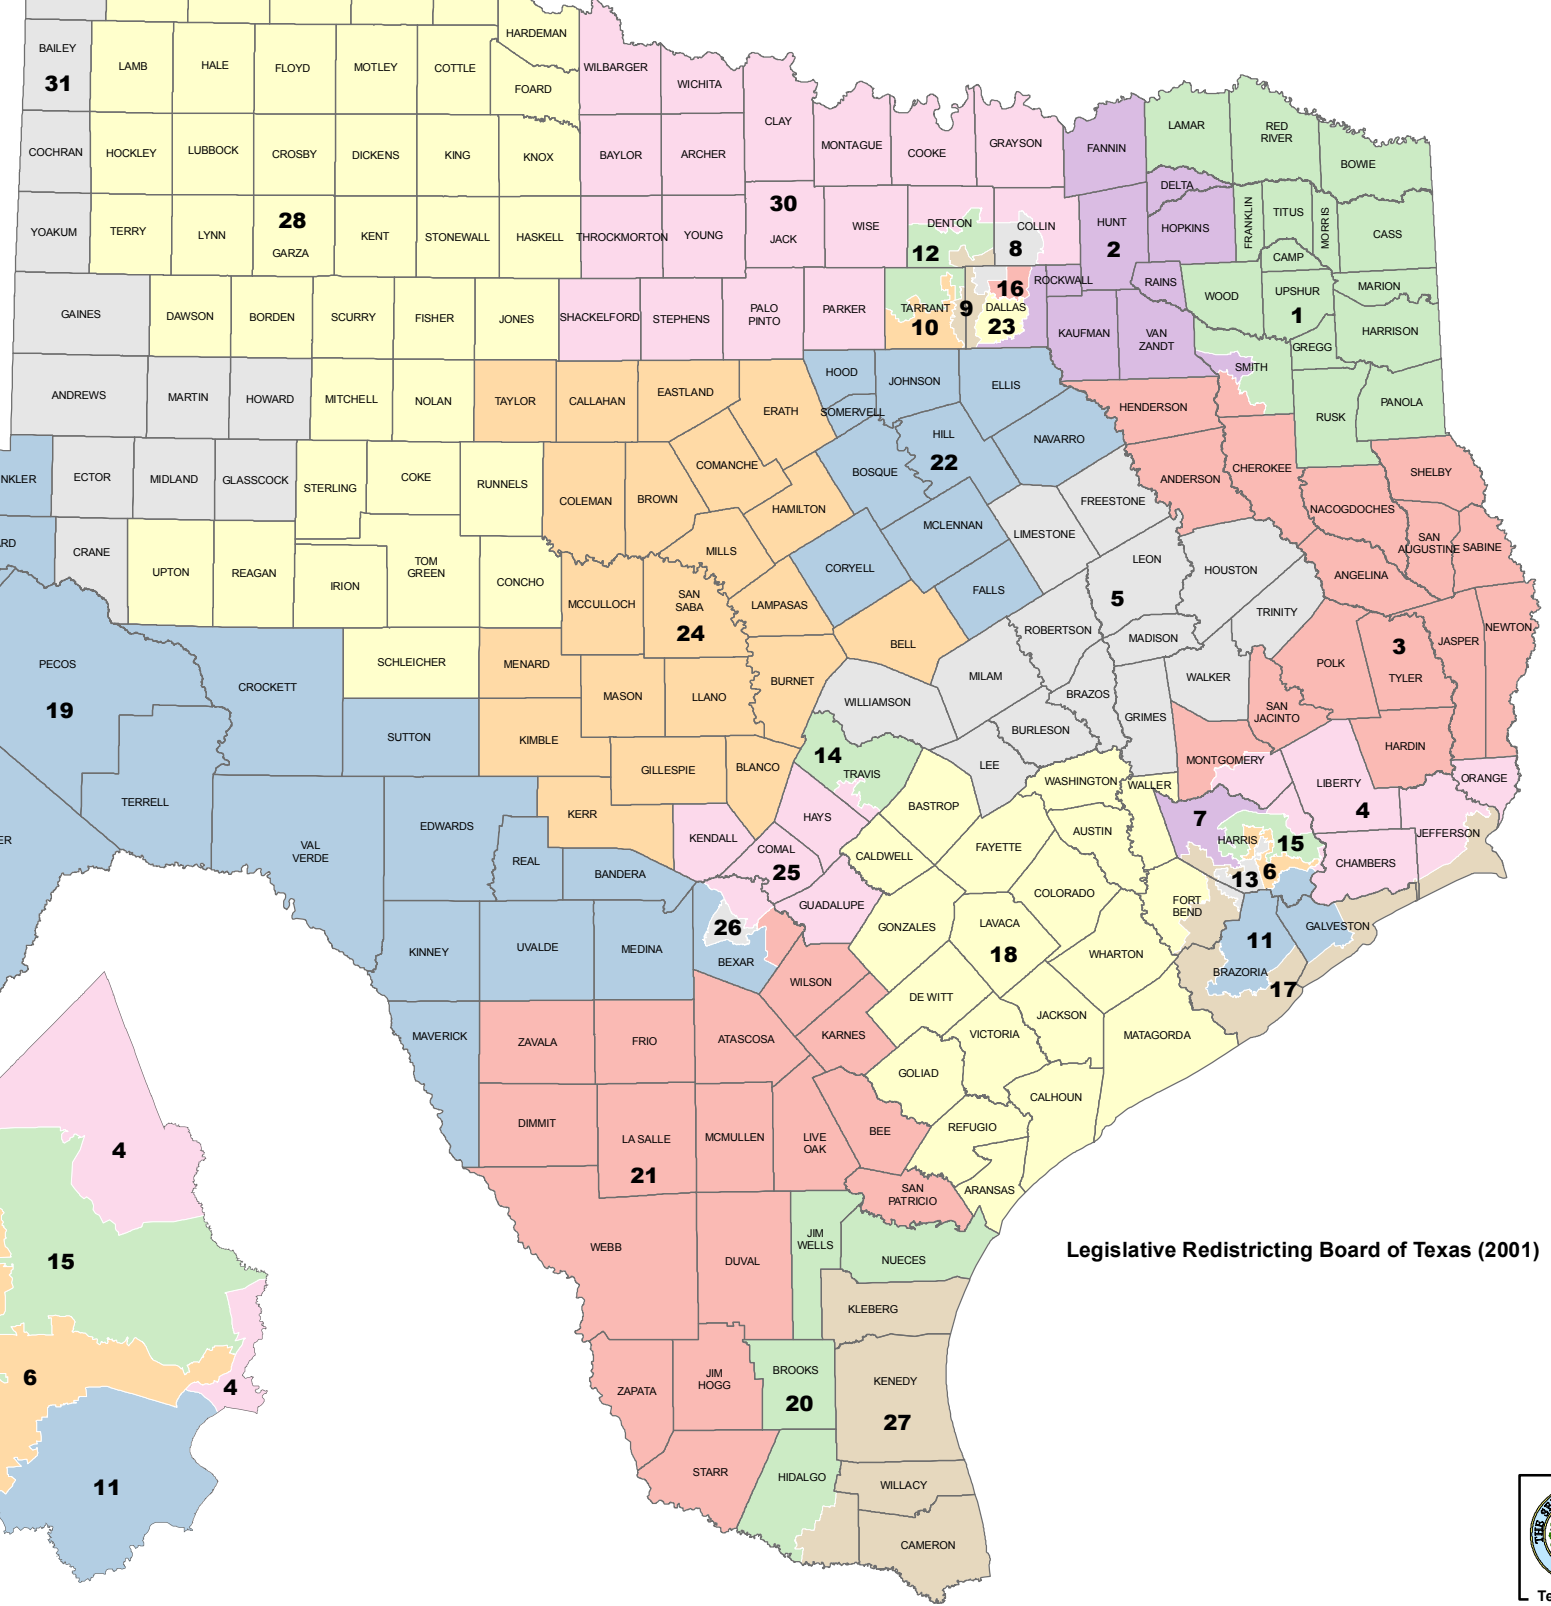

# State Senate Districts 2002-2010 Elections

78th-82nd Legislatures (2003-2012)

31 Districts

Legislative Redistricting Board of Texas (2001)