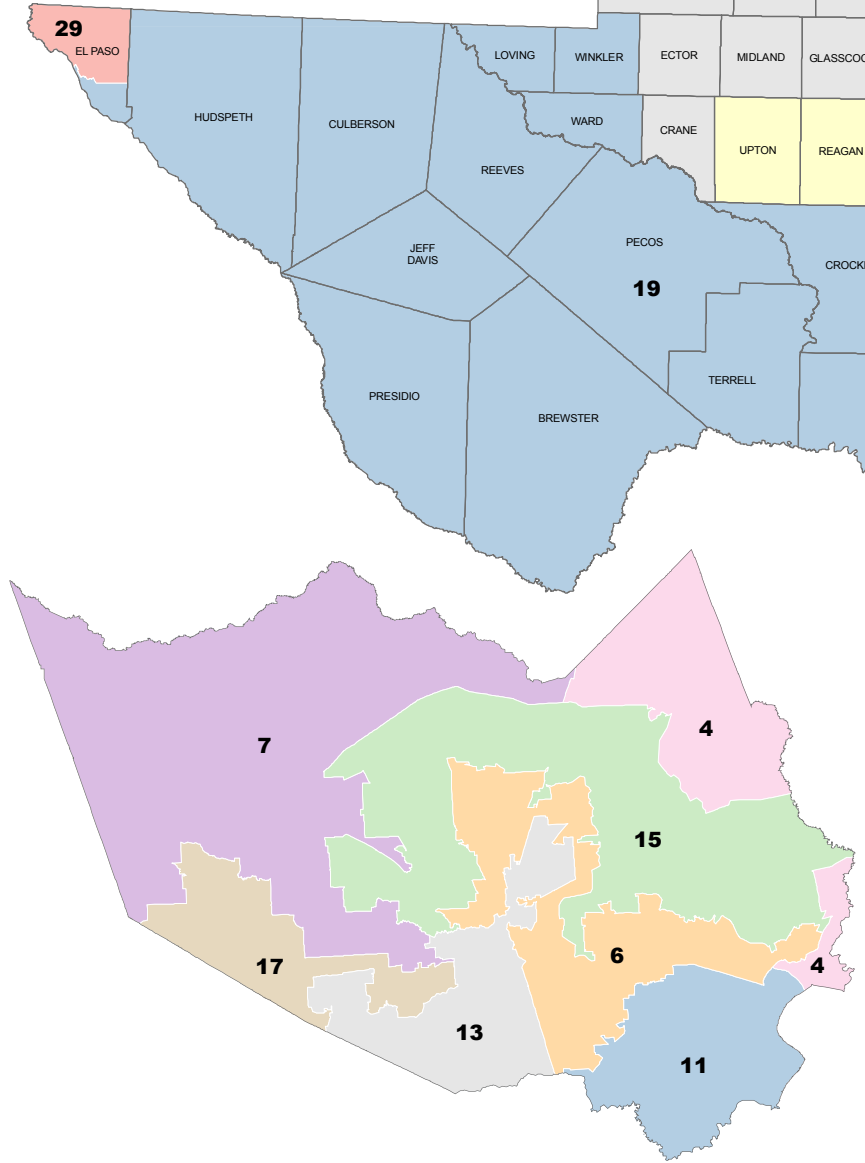

# State Senate Districts 2002-2010 Elections

78th-82nd Legislatures (2003-2012)

31 Districts

Legislative Redistricting Board of Texas (2001)